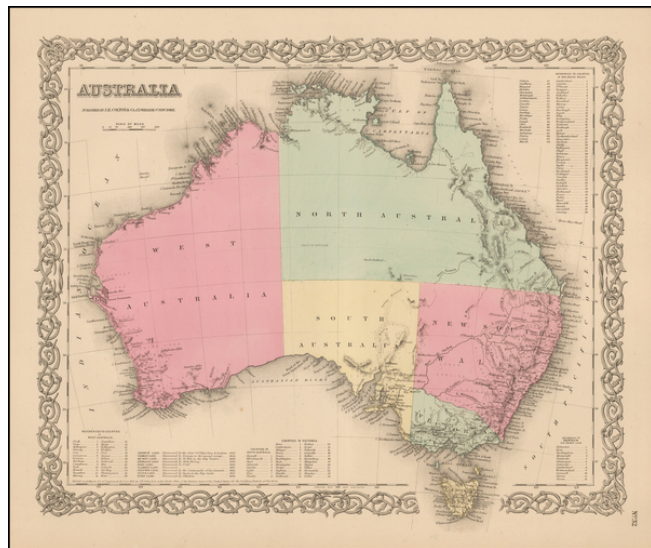

Barry Lawrence Ruderman Antique Maps Inc.

7407 La Jolla Boulevard
La Jolla, CA 92037

www.raremaps.com

(858) 551-8500
blr@raremaps.com

Australia

Stock#: 49207
Map Maker: Colton
Date: 1856
Place: New York
Color: Hand Colored
Condition: VG+
Size: 15 x 12 inches
Price: \$45.00

Description:

Highly detailed map of Australia, colored by provinces. Includes a key showing the various counties in each of the provinces.

Shows towns, rivers, lakes, mountains, islands, etc. The interior is still highly primitive and unknown. Decorative border. A terrific regional map, from JH Colton, one of the most prolific American mapmakers of the mid-19th Century.