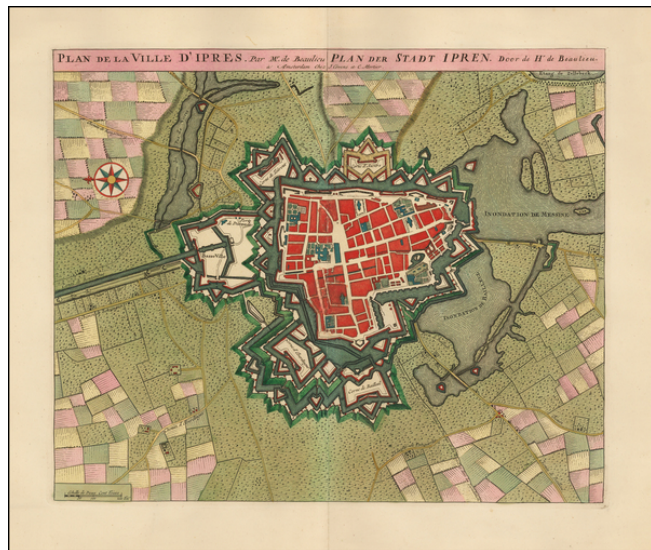

Barry Lawrence Ruderman Antique Maps Inc.

7407 La Jolla Boulevard
La Jolla, CA 92037

www.raremaps.com

(858) 551-8500
blr@raremaps.com

Plan De La Ville De D'Ipres

Stock#: 49194
Map Maker: Covens & Mortier
Date: 1745 circa
Place: Amsterdam
Color: Hand Colored
Condition: VG+
Size: 24 x 20 inches
Price: \$ 245.00

Description:

Striking old color example of Covens & Mortier's plan of Ypres.

The map focuses on the town fortifications and also includes details of the town plan, and neighboring fields and details. Coven's & Mortier's plan is quite scarce, especially in such fine full original color.

Detailed Condition:

Fine original color.