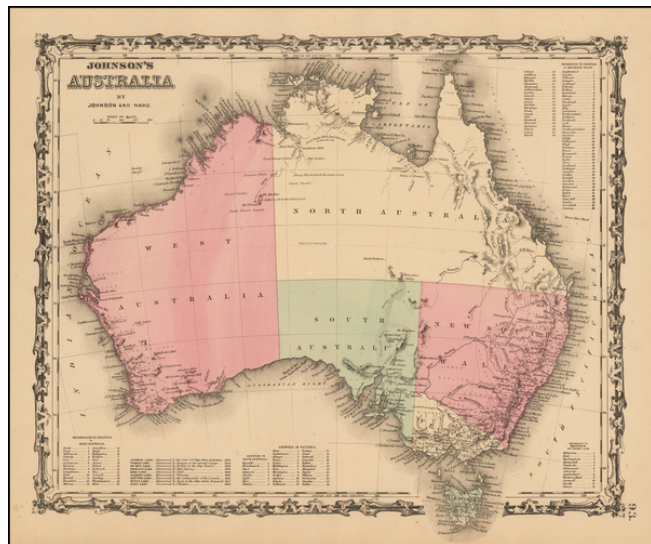

Barry Lawrence Ruderman Antique Maps Inc.

7407 La Jolla Boulevard
La Jolla, CA 92037

www.raremaps.com

(858) 551-8500
blr@raremaps.com

Johnson's Australia

Stock#: 49158
Map Maker: Johnson & Browning
Date: 1862
Place: New York
Color: Hand Colored
Condition: VG+
Size: 16 x 13 inches
Price: SOLD

Description:

Attractive mid-19th Century map of Australia, with index of counties in New South Wales, Victoria, South Australia, West Australia and Van Dieman's Land.

No counties in North Australia. List of discoveries. Only limited interior exploration, reaching Mt. Wilson, Travelers Valley, Sturts Furthest, etc.