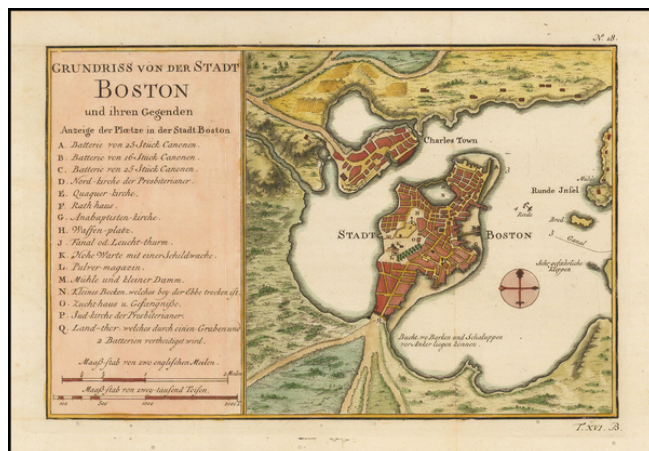

Barry Lawrence Ruderman Antique Maps Inc.

7407 La Jolla Boulevard
La Jolla, CA 92037

www.raremaps.com

(858) 551-8500
blr@raremaps.com

Grundriss Von Der Stadt Boston und ihren Gegenden

Stock#: 49141
Map Maker: Bellin
Date: 1756
Place: Leipzig
Color: Hand Colored
Condition: VG+
Size: 10 x 7 inches
Price: SOLD

Description:

One of the earliest obtainable town plans of Boston, from the German edition of Bellin's *Petit Atlas Maritime*.

Shows Boston 13 years prior to the American Revolution.

Detailed Condition: