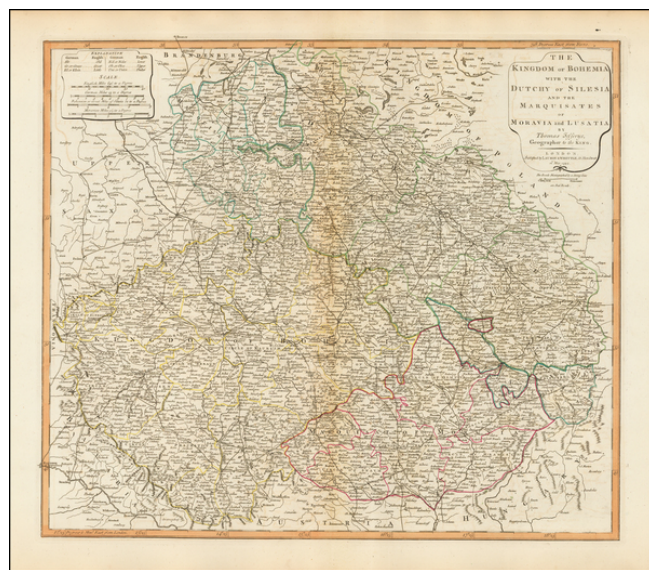

**Barry Lawrence Ruderman
Antique Maps Inc.**

7407 La Jolla Boulevard
La Jolla, CA 92037

www.raremaps.com

(858) 551-8500
blr@raremaps.com

**The Kingdom of Bohemia with the Dutchy of Silesia and the Marquisates of Moravia
and Lusatia . . . 1794**

Stock#: 49134
Map Maker: Whittle & Laurie
Date: 1794
Place: London
Color: Outline Color
Condition: VG
Size: 19 x 22.5 inches
Price: SOLD

Description:

Detailed map of Bohemia, Moravia, Silesia and Lusatia, published in London by Laurie & Whittle.

The map incorporates the modern day Czech Republic, Slovakia and the southern part of Poland.

Detailed Condition:

Minor offsetting and soiling.