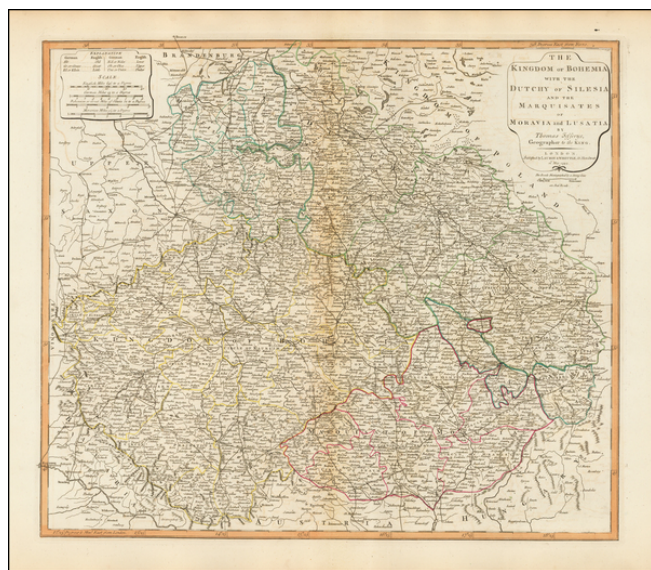

**Barry Lawrence Ruderman
Antique Maps Inc.**

7407 La Jolla Boulevard
La Jolla, CA 92037

www.raremaps.com

(858) 551-8500
blr@raremaps.com

**The Kingdom of Bohemia with the Dutchy of Silesia and the Marquisates of Moravia
and Lusatia . . . 1794**

Stock#: 49134
Map Maker: Whittle & Laurie
Date: 1794
Place: London
Color: Outline Color
Condition: VG
Size: 19 x 22.5 inches
Price: \$245.00

Description:

Detailed map of Bohemia, Moravia, Silesia and Lusatia, published in London by Laurie & Whittle.

The map incorporates the modern day Czech Republic, Slovakia and the southern part of Poland.

Detailed Condition:

Minor offsetting and soiling.