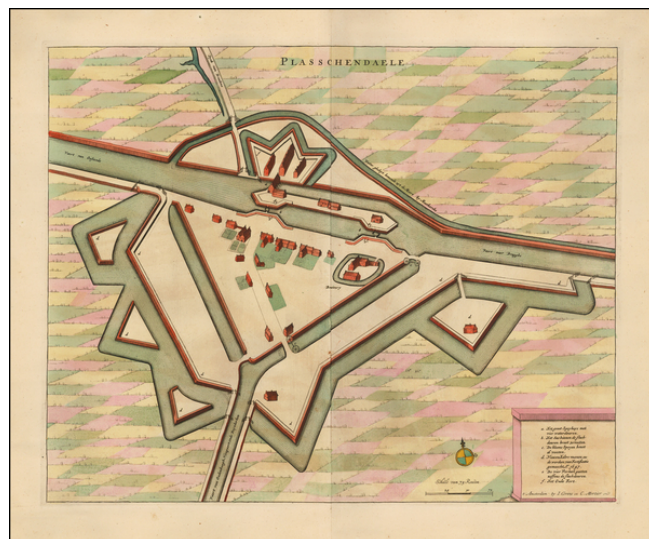

## Plasschendaele

**Stock#:** 49094  
**Map Maker:** Covens & Mortier  
**Date:** 1745 circa  
**Place:** Amsterdam  
**Color:** Hand Colored  
**Condition:** VG+  
**Size:** 24 x 20 inches  
**Price:** \$245.00

### Description:

Striking old color example of Covens & Mortier's plan of Plasschendaele.

The map focuses on the town fortifications and also includes details of the town plan, and neighboring fields and details.

Coven's & Mortier's plan is quite scarce, especially in such fine full original color.