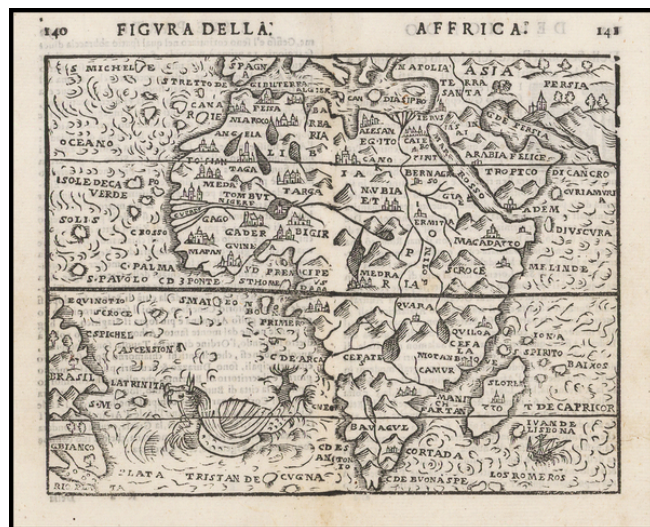

## (Africa)

**Stock#:** 48986  
**Map Maker:** Rosaccio  
**Date:** 1594 circa  
**Place:** Venice  
**Color:** Uncolored  
**Condition:** VG  
**Size:** 6 x 5.5 inches  
**Price:** SOLD

### Description:

Fine dark impression of Guiseppe Rosaccio's map of Africa

The map shows a fascinating early depiction of Africa, with many place names.

Includes a large sea monster and a smaller sailing ship.