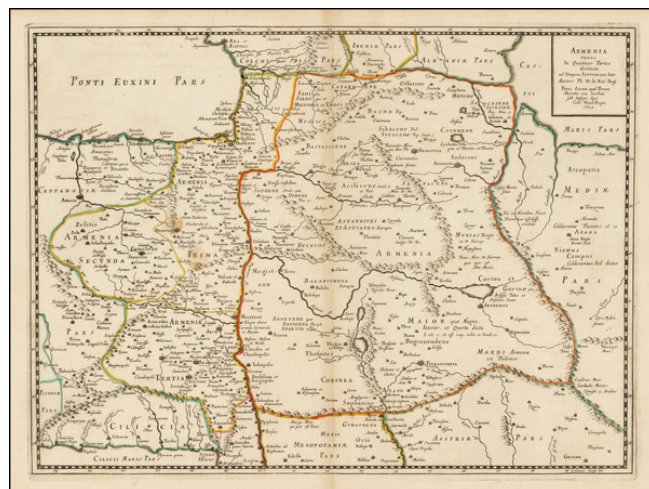

Barry Lawrence Ruderman Antique Maps Inc.

7407 La Jolla Boulevard
La Jolla, CA 92037

www.raremaps.com

(858) 551-8500
blr@raremaps.com

Armenia Vetus In Quattuor Partes distincta ad Tepora Iustiniana Imp. . . . 1653

Stock#: 48964
Map Maker: de la Rue
Date: 1653
Place: Padova
Color: Hand Colored
Condition: VG
Size: 23.5 x 18 inches
Price: SOLD

Description:

Scarce and highly detailed map of Ancient Armenia by De La Rue.

One of the earliest printed maps to focus on Armenia.

Detailed Condition:

Minor toning at fold