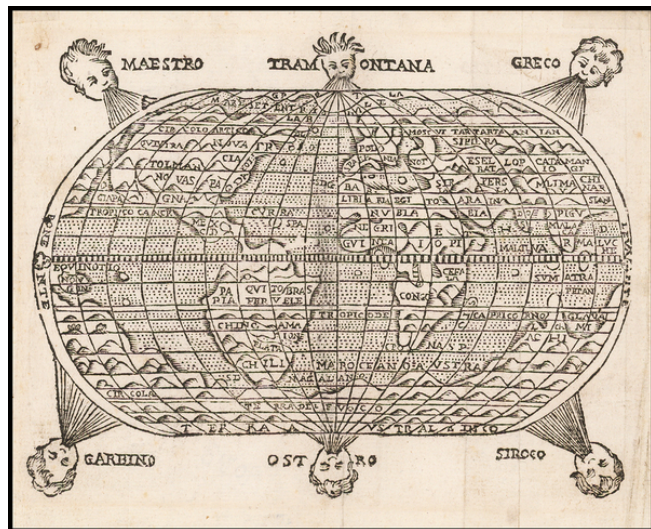

## (World)

**Stock#:** 48954  
**Map Maker:** Rosaccio  
**Date:** 1594 circa  
**Place:** Venice  
**Color:** Uncolored  
**Condition:** VG  
**Size:** 6.5 x 5.5 inches  
**Price:** \$875.00

### Description:

Fine dark impression of Guiseppe Rosaccio's map of the World, published in Florence, circa 1594.

This scarce oval shaped world map includes 6 classical windheads, naming the six primary directions of the wind.

Massive southern continent. Narrow strait of Anian, separateing Asia and America,

Northwest Passage clearly delineated. No sign of Korea or the Philippines or the Straits of Malacca.

A powerful decorative image.

### Detailed Condition:

Includes manuscript annotations in the Caspian Sea.