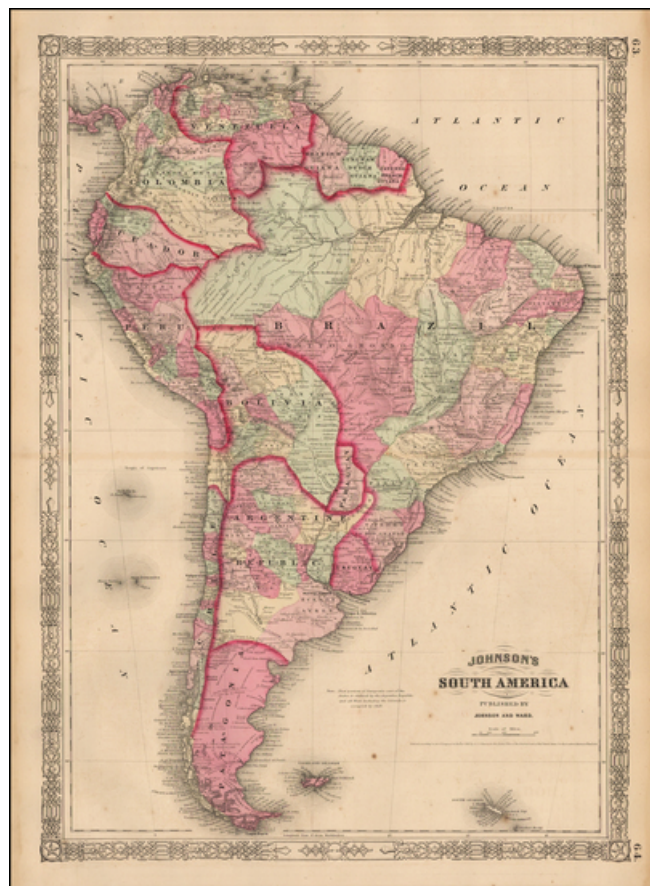

Barry Lawrence Ruderman Antique Maps Inc.

7407 La Jolla Boulevard
La Jolla, CA 92037

www.raremaps.com

(858) 551-8500
blr@raremaps.com

Johnson's South America

Stock#: 48914
Map Maker: Ward / Johnson
Date: 1863
Place: New York
Color: Hand Colored
Condition: VG
Size: 16 x 10.5 inches
Price: \$55.00

Description:

Attractive map of South America, colored by country or state. Extends south to the South Shetland Islands and north to the Gulf of Mexico.

Includes notes of numerous 18th century voyages, including Columbus, inset of Cape Horn and other interesting details. Decorative border.