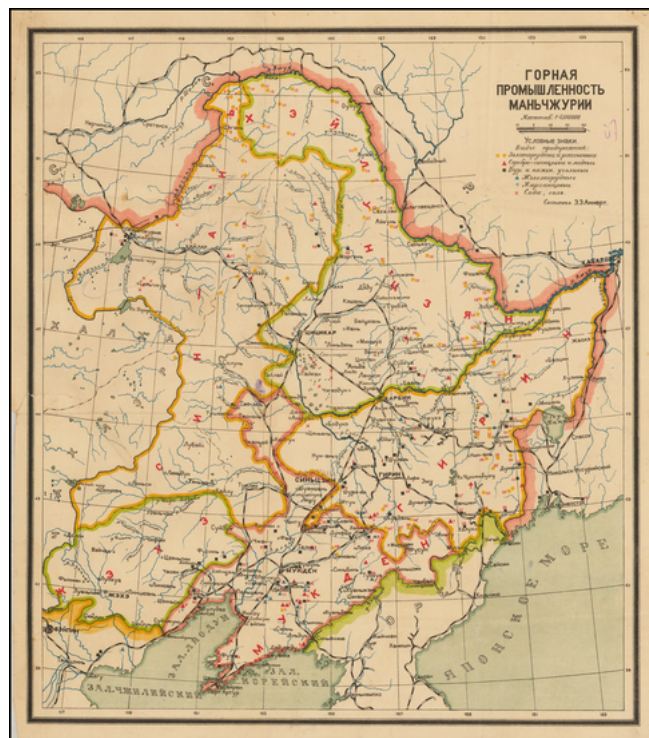

## (Manchuria Mining Industry) ГОРНАЯ ПРОМЫШЛЕННОСТЬ МАНЬЧЖУРИИ

**Stock#:** 48873  
**Map Maker:** Annert  
**Date:** 1930 circa  
**Place:** Soviet Union  
**Color:** Color  
**Condition:** VG+  
**Size:** 18 x 15 inches  
**Price:** \$ 275.00

### Description:

Interesting Soviet-era map of Manchuria, with particular focusing on the natural mineralogical resources of the region and the efforts to exploit them.

The key in the upper right has symbols for iron ore, gold ore, salt, etc. Rail lines are depicted as well.

The map probably predates the Soviet occupation of Manchuria immediately following the Second World War, however, it does not appear to depict the Japanese occupation.