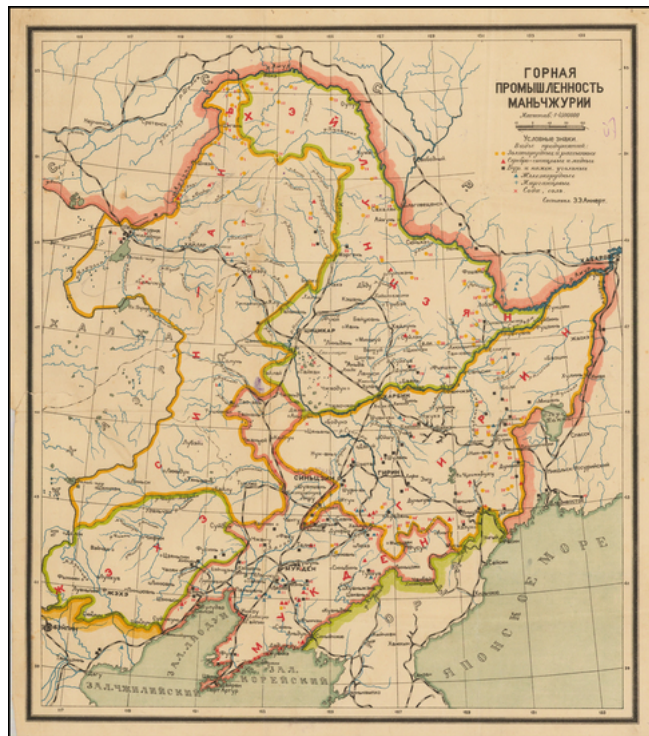

## (Manchuria Mining Industry) ГОРНАЯ ПРОМЫШЛЕННОСТЬ МАНЬЧЖУРИИ

**Stock#:** 48873  
**Map Maker:** Annert  
**Date:** 1930 circa  
**Place:** Soviet Union  
**Color:** Color  
**Condition:** VG+  
**Size:** 18 x 15 inches  
**Price:** \$245.00

### Description:

Interesting Soviet-era map of Manchuria, with particular focusing on the natural mineralogical resources of the region and the efforts to exploit them.

The key in the upper right has symbols for iron ore, gold ore, salt, etc. Rail lines are depicted as well.

The map probably predates the Soviet occupation of Manchuria immediately following the Second World War, however, it does not appear to depict the Japanese occupation.

### Detailed Condition:

Small tear at left edge from where previously folded into a booklet.