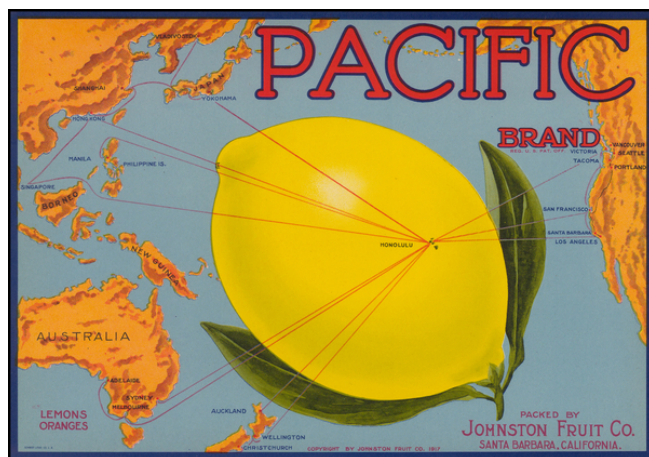

**Barry Lawrence Ruderman  
Antique Maps Inc.**

7407 La Jolla Boulevard  
La Jolla, CA 92037

www.raremaps.com

(858) 551-8500  
blr@raremaps.com

**[Fruit Crate Label Advertising Map] Pacific Brand (Pacific Ocean, Hawaii, China, Hong Kong, Philippines, Australia, etc.**

**Stock#:** 48861  
**Map Maker:** Schmidt Label & Litho. Co.  
**Date:** 1917  
**Place:** San Francisco  
**Color:** Color  
**Condition:** VG+  
**Size:** 12 x 8.5 inches  
**Price:** SOLD

**Description:**

Decorative Fruit Crate Label, showing various routes through Honolulu to various points on the Pacific Rim, published for the Johnson Fruit Company of Santa Barbara, California.

**Detailed Condition:**