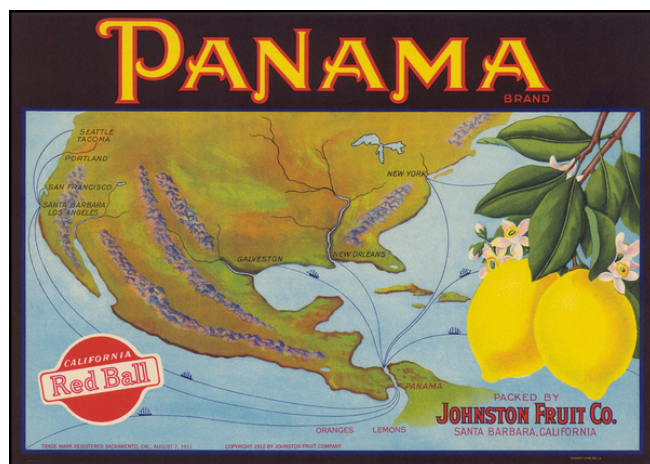

Barry Lawrence Ruderman Antique Maps Inc.

7407 La Jolla Boulevard
La Jolla, CA 92037

www.raremaps.com

(858) 551-8500
blr@raremaps.com

[Fruit Crate Label Advertising Map] Panama Brand (North America & Panama Canal)

Stock#: 48860
Map Maker: Schmidt Label & Litho. Co.
Date: 1912
Place: San Francisco
Color: Color
Condition: VG+
Size: 12 x 8.5 inches
Price: \$75.00

Description:

Decorative Fruit Crate Label, showing various routes through the Panama Canal, published for the Johnson Fruit Company of Santa Barbara, California.