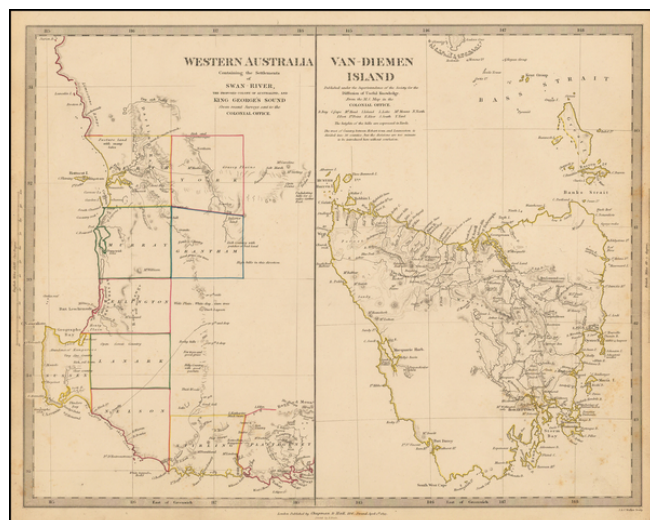

## Western Australia containing the Settlements of Swan River and King George's Sound... [with ] Van Diemen Island

**Stock#:** 48838  
**Map Maker:** SDUK  
**Date:** 1833  
**Place:** London  
**Color:** Hand Colored  
**Condition:** VG+  
**Size:** 15.5 x 12 inches  
**Price:** \$ 125.00

### Description:

Two highly detailed maps of the regions, colored by counties.

Shows towns, rivers, mountains, lakes, roads, islands, etc. Highly detailed maps of two newly settled regions of Australia. The Society for the Diffusion of Useful Knowledge was active from the 1830s through the 1860s and published some of the best regional maps of the era.