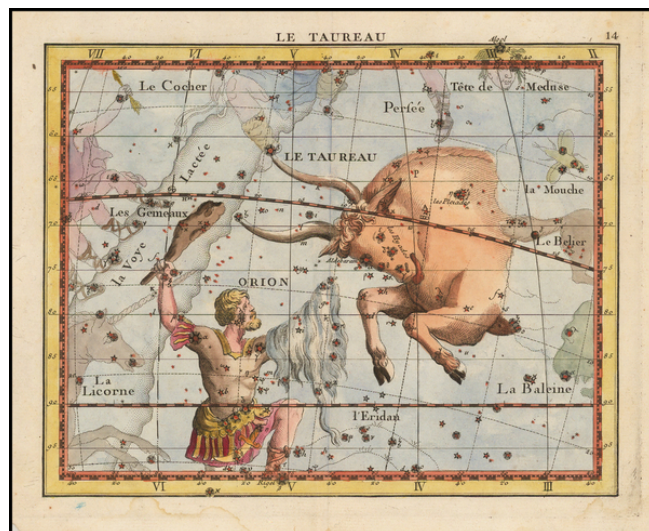

Barry Lawrence Ruderman Antique Maps Inc.

7407 La Jolla Boulevard
La Jolla, CA 92037

www.raremaps.com

(858) 551-8500
blr@raremaps.com

Le Taureau (Taurus)

Stock#: 48806
Map Maker: Flamsteed / Fortin
Date: 1776
Place: Paris
Color: Hand Colored
Condition: VG+
Size: 9 x 7 inches
Price: SOLD

Description:

Detailed star chart of the constellation Taurus and neighboring constellations, from Fortin's *Atlas Celeste de Flamsteed* . . . , published in Paris.

John Flamsteed was the first Astronomer Royal at the London Observatory, winning out over Edmund Halley and Isaac Newton. He made a copious and thorough study of the heavens, but refused to publish his works, despite the urgings of his colleagues, including Halley and Newton. Finally, his life's work was published posthumously in 1728, in what is now an extremely scarce to rare work.

This later French edition was a tremendous success and is perhaps the most popular French language Celestial Atlas of the 18th Century.

Detailed Condition: