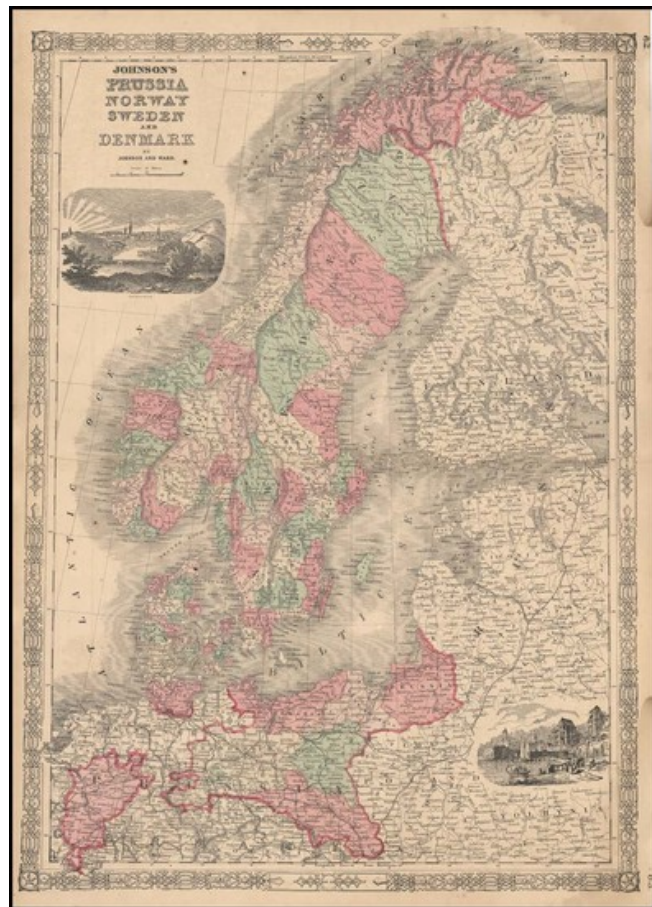

## Johnson's Prussia, Norway, Sweden and Denmark

**Stock#:** 4879  
**Map Maker:** Ward & Johnson  
**Date:** 1867  
**Place:** New York  
**Color:** Hand Colored  
**Condition:** VG+  
**Size:** 24 x 17.5 inches  
**Price:** SOLD

### Description:

Beautiful map with inset of Stockholm and decorative borders. Showing cities, towns, rivers of region.