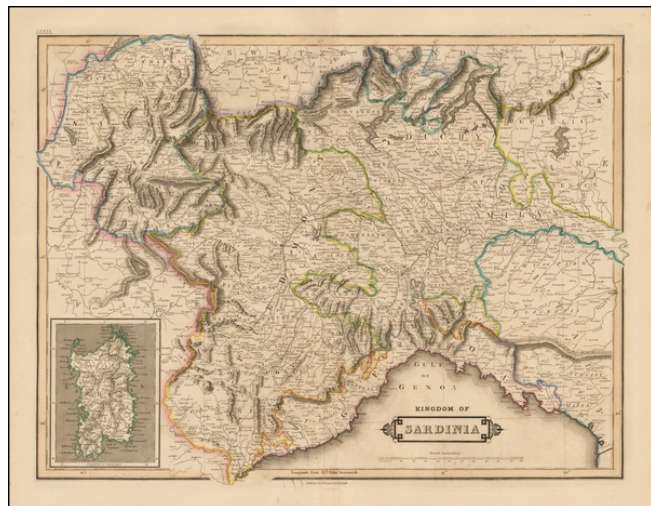

Barry Lawrence Ruderman Antique Maps Inc.

7407 La Jolla Boulevard
La Jolla, CA 92037

www.raremaps.com

(858) 551-8500
blr@raremaps.com

Kindgom of Sardinia [with inset of Sardinia]

Stock#: 48738
Map Maker: Lizars
Date: 1828
Place: Edinburgh
Color: Hand Colored
Condition: VG+
Size: 19 x 15 inches
Price: \$ 125.00

Description:

Scarce regional map of Italy, centered on the Gulf of Genoa, Alessandria and the Duchy of Milan.

The map includes Genoa, the Duchy of Milan, Piedmont, and Savoy, along with neighboring regions.

Includes a large inset of the island of Sardinia.

Detailed Condition: