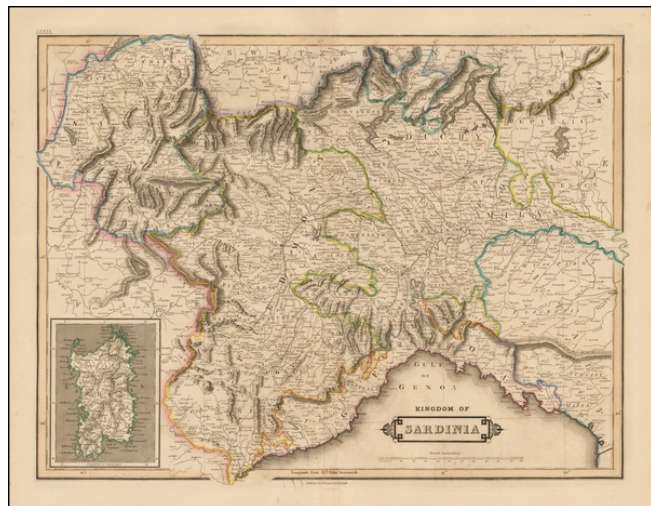

## Kindgom of Sardinia [with inset of Sardinia]

**Stock#:** 48738  
**Map Maker:** Lizars  
**Date:** 1828  
**Place:** Edinburgh  
**Color:** Hand Colored  
**Condition:** VG+  
**Size:** 19 x 15 inches  
**Price:** \$75.00

### Description:

Scarce regional map of Italy, centered on the Gulf of Genoa, Alessandria and the Duchy of Milan.

The map includes Genoa, the Duchy of Milan, Piedmont, and Savoy, along with neighboring regions.

Includes a large inset of the island of Sardinia.