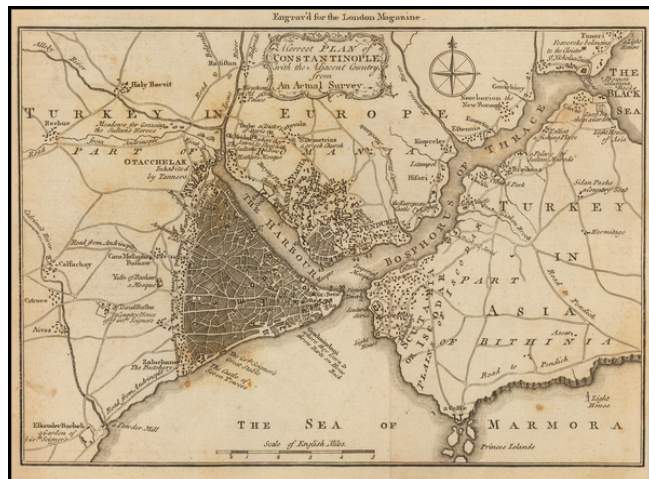

Barry Lawrence Ruderman Antique Maps Inc.

7407 La Jolla Boulevard
La Jolla, CA 92037

www.raremaps.com

(858) 551-8500
blr@raremaps.com

A Correct Plan of Constantinople with the Adjacent Country, from An Actual Survey

Stock#: 48687
Map Maker: London Magazine
Date: 1770
Place: London
Color: Uncolored
Condition: VG
Size: 9.5 x 7 inches
Price: \$ 245.00

Description:

Detailed map of the area around Istanbul, published in the London Magazine.

The map shows the area of Istanbul, and the Bosphorus Straits, with a number of roads and smaller towns, much of which is now a part of the sprawling Istanbul Metropolis.

Detailed Condition: