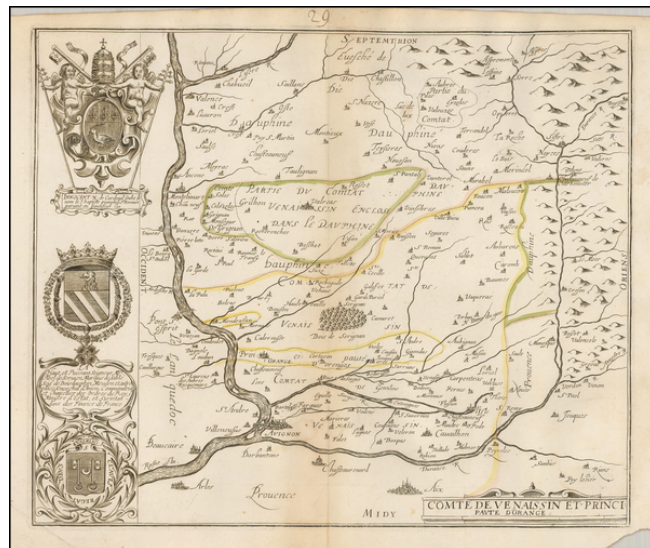

Barry Lawrence Ruderman Antique Maps Inc.

7407 La Jolla Boulevard
La Jolla, CA 92037

www.raremaps.com

(858) 551-8500
blr@raremaps.com

Comte De Venaissin et Principaute D'Orange

Stock#: 48637
Map Maker: Anonymous
Date: 1645 circa
Place: Paris
Color: Outline Color
Condition: VG
Size: 14.5 x 17.5 inches
Price: SOLD

Description:

Rare map of the Comtat Venaissin and Principality of Orange, published by an unknown map maker.

The region was part of the Papal States in what is now the Provence-Alpes-Côte d'Azur region of France.

At least one edition of this map bears the imprint of Langlois at the bottom right, below the neatline.

Detailed Condition: