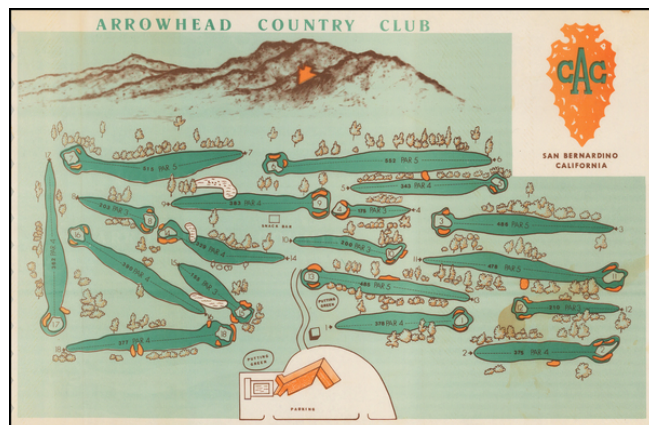

Barry Lawrence Ruderman Antique Maps Inc.

7407 La Jolla Boulevard
La Jolla, CA 92037

www.raremaps.com

(858) 551-8500
blr@raremaps.com

Arrowhead Country Club (Golf Course Map & View)

Stock#: 48631
Map Maker: Anonymous
Date: 1960 circa
Place: San Bernardino ?
Color: Color
Condition: VG+
Size: 14 x 9 inches
Price: \$65.00

Description:

Decorative pictorial style map, showing the golf course and the San Bernardino mountains in the background, including the famous Arrowhead on the mountain.

Having grown up in Rialto, I can say with confidence that the Arrowhead, while very clear on the mountain, was not orange!