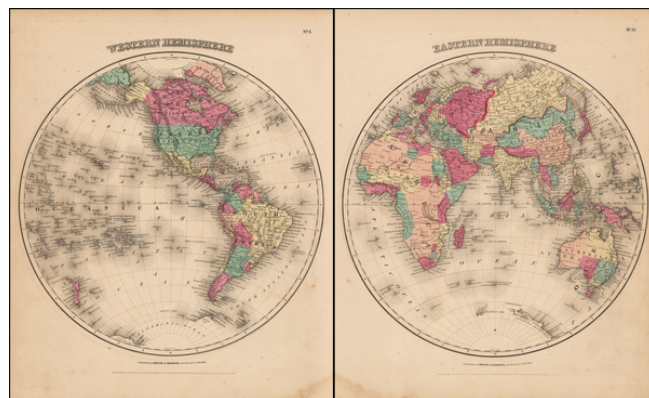

Barry Lawrence Ruderman Antique Maps Inc.

7407 La Jolla Boulevard
La Jolla, CA 92037

www.raremaps.com

(858) 551-8500
blr@raremaps.com

Johnson's Western Hemisphere & Johnson's Eastern Hemisphere

Stock#: 48630
Map Maker: Johnson / Browning
Date: 1861
Place: New-York
Color: Hand Colored
Condition: VG
Size: 26.5 x 16 inches
Price: SOLD

Description:

Large and detailed double hemisphere map of the World, in nice wash colors. Shows early (but still quite limited) knowledge of the Antarctic Coastline and the NW Passage.

From one of the major American map publishers, during the second half of the 19th Century.

Detailed Condition:

some staining