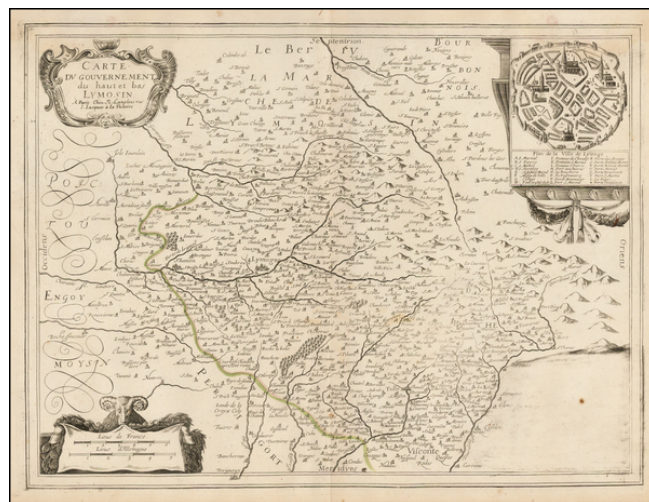

## Carte du Gouvernement du haut et bas Lymosin . . .

**Stock#:** 48618  
**Map Maker:** Langlois  
**Date:** 1660 circa  
**Place:** Paris  
**Color:** Outline Color  
**Condition:** VG  
**Size:** 14.5 x 19.5 inches  
**Price:** \$ 345.00

### Description:

Rare Nicolas Langlois map of the Lymosin region of France, with a large plan of Limoges.

The map is centered on Lymoges.