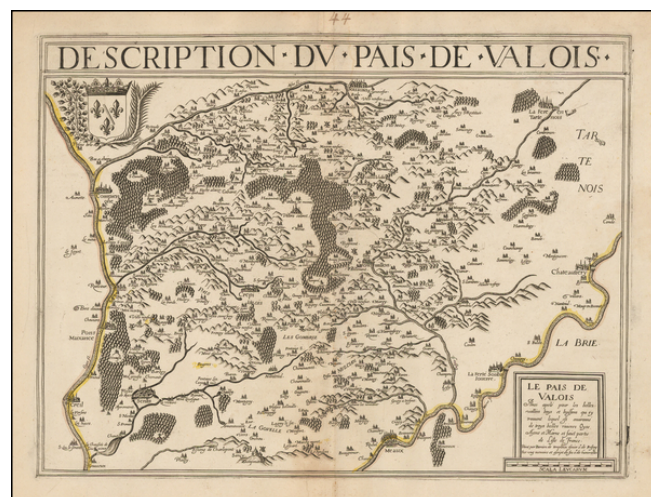

Barry Lawrence Ruderman Antique Maps Inc.

7407 La Jolla Boulevard
La Jolla, CA 92037

www.raremaps.com

(858) 551-8500
blr@raremaps.com

Description du Pais de Valois

Stock#: 48617
Map Maker: Templeux
Date: 1642
Place: Paris
Color: Outline Color
Condition: VG+
Size: 14 x 18.5 inches
Price: \$345.00

Description:

Rare Damien de Templeux map of the region to the northeast of Paris, between the Oise River in the west and the Marne River in the east.

Champagne-sur-Oise is shown in the west, Soissons in the north and Meaux in the east.