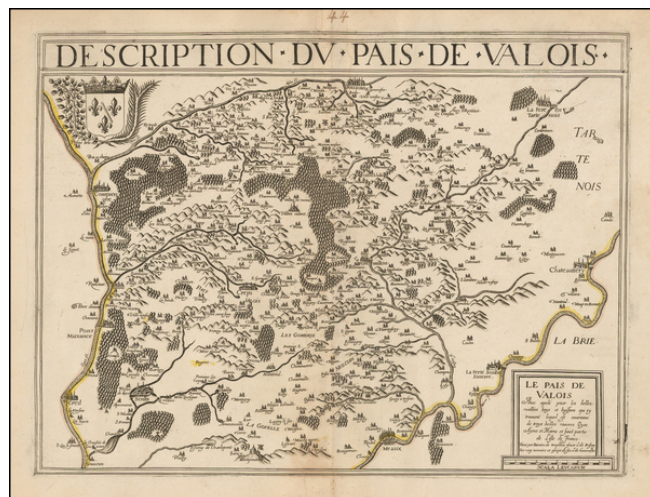

## Description du Pais de Valois

**Stock#:** 48617  
**Map Maker:** Templeux  
**Date:** 1642  
**Place:** Paris  
**Color:** Outline Color  
**Condition:** VG+  
**Size:** 14 x 18.5 inches  
**Price:** \$ 345.00

### Description:

Rare Damien de Templeux map of the region to the northeast of Paris, between the Oise River in the west and the Marne River in the east.

Champagne-sur-Oise is shown in the west, Soissons in the north and Meaux in the east.