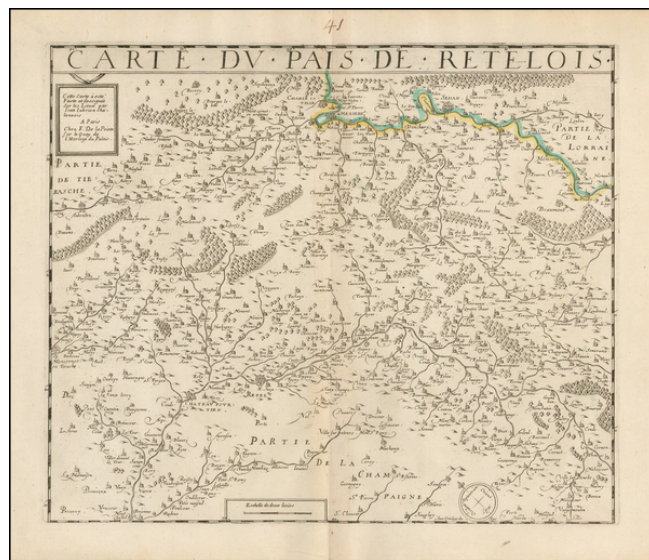

## Carte Du Pais De Retelois

**Stock#:** 48616  
**Map Maker:** Le Clerc / dela Pointe  
**Date:** 1620 circa  
**Place:** Paris  
**Color:** Outline Color  
**Condition:** VG+  
**Size:** 18 x 14 inches  
**Price:** \$175.00

### Description:

Rare De laPointe edition of Jean Le Clerc's map of Retelois.

Shows the cities of Rethel, Montcornet en Tirache, Beaumont, and Charleville.

A credit is given at the bottom to the French surveyor Jean Jubrien Claonnais (1569-1641).

### Detailed Condition:

Outline Color