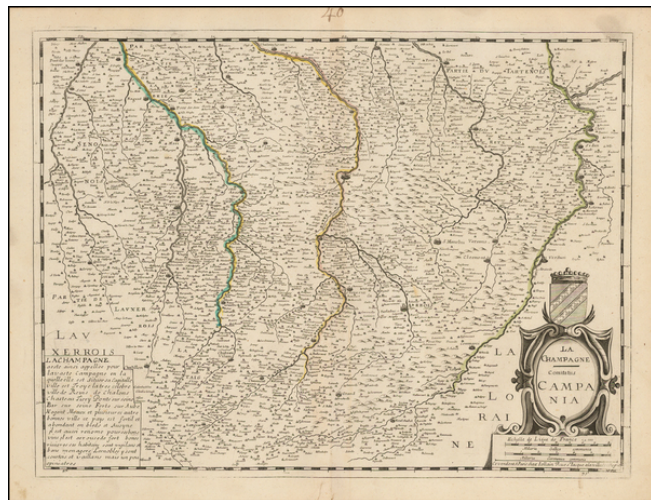

Barry Lawrence Ruderman Antique Maps Inc.

7407 La Jolla Boulevard
La Jolla, CA 92037

www.raremaps.com

(858) 551-8500
blr@raremaps.com

La Champagne -- Comitatus Campania

Stock#: 48615
Map Maker: Jollain
Date: 1660 circa
Place: Paris
Color: Outline Color
Condition: VG+
Size: 19 x 14.5 inches
Price: \$ 345.00

Description:

Detailed map of the Champagne region, published by Jollain.

Detailed Condition: