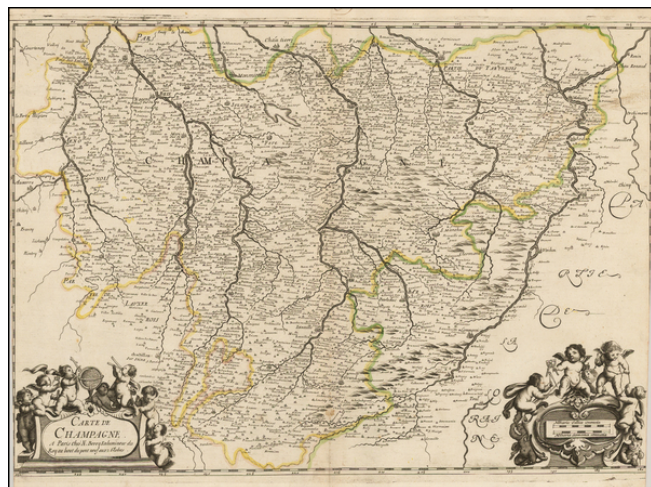

Barry Lawrence Ruderman Antique Maps Inc.

7407 La Jolla Boulevard
La Jolla, CA 92037

www.raremaps.com

(858) 551-8500
blr@raremaps.com

Carte de Champagne a Paris Ches N. Berey Enlumineur du Roy au bout du pont neuf aux 2 Globes

Stock#: 48614
Map Maker: Berey
Date: 1640 circa
Place: Paris
Color: Outline Color
Condition: VG
Size: 20.5 x 21.5 inches
Price: \$ 475.00

Description:

Exceedingly rare map of the Champagne region, published by Nicolas Berey in Paris.

The map covers a wide swath of central France, with northwest at the the top.

Auxerre is shown at the center left of the map, with the Moselle River at the far right (from Commercy to Charleville-Mézières)

The cities of Fismes, Monmirel Pere Et Fils are shown across the top.

Detailed Condition:

Loss at the right, with the border shaved.