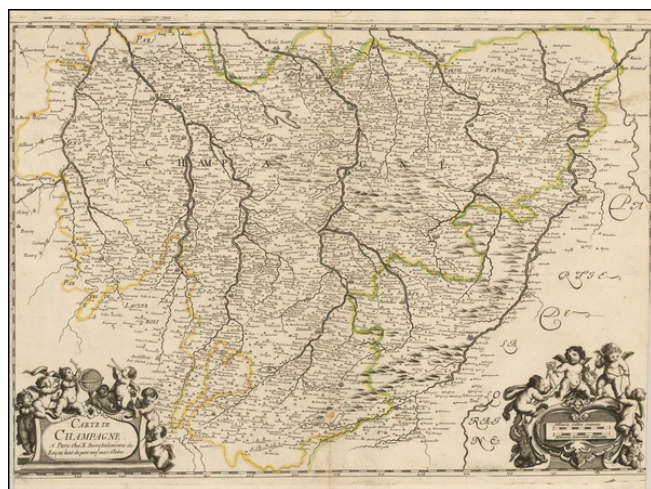

Barry Lawrence Ruderman Antique Maps Inc.

7407 La Jolla Boulevard
La Jolla, CA 92037

www.raremaps.com

(858) 551-8500
blr@raremaps.com

Carte de Champagne a Paris Ches N. Berey Enlumineur du Roy au bout du pont neuf aux 2 Globes

Stock#: 48614
Map Maker: Berey
Date: 1640 circa
Place: Paris
Color: Outline Color
Condition: VG
Size: 20.5 x 21.5 inches
Price: \$475.00

Description:

Exceedingly rare map of the Champagne region, published by Nicolas Berey in Paris.

The map covers a wide swath of central France, with northwest at the the top.

Auxerre is shown at the center left of the map, with the Moselle River at the far right (from Commercy to Charleville-Mézières)

The cities of Fismes, Monmirel Pere Et Fils are shown across the top.

Detailed Condition:

Loss at the right, with the border shaved.