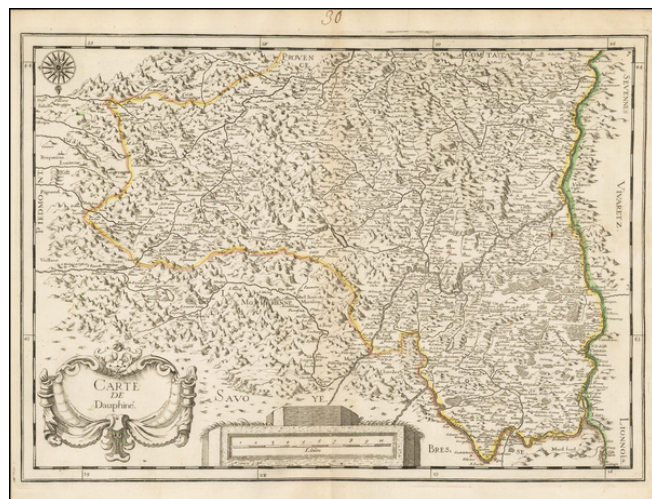

Barry Lawrence Ruderman Antique Maps Inc.

7407 La Jolla Boulevard
La Jolla, CA 92037

www.raremaps.com

(858) 551-8500
blr@raremaps.com

Carte de Dauphine

Stock#: 48603
Map Maker: Anonymous / Tassin
Date: 1640 circa
Place: Paris
Color: Outline Color
Condition: VG+
Size: 13.5 x 19.5 inches
Price: SOLD

Description:

Rare map of the Dauphine / Alps Region of France, published in Paris circa 1640.

The map is oriented with south at the top, centered on Grenoble.

Major cities appearing on the map include Lyon, Briancon, Valence, Gap, etc.