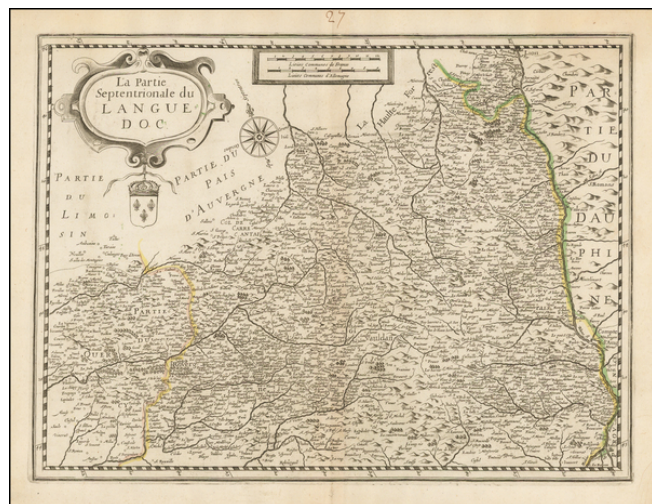

Barry Lawrence Ruderman Antique Maps Inc.

7407 La Jolla Boulevard
La Jolla, CA 92037

www.raremaps.com

(858) 551-8500
blr@raremaps.com

La Partie Septentrionale du Languedoc

Stock#: 48600
Map Maker: Anonymous
Date: 1630 circa
Place: Paris ?
Color: Outline Color
Condition: VG+
Size: 14 x 18 inches
Price: \$ 375.00

Description:

Unrecorded map of the northern part of Languedoc, based upon Henricus Hondius's map of the same region.

Our research of the map turns up on source information. The example in the National Library of France is attributed to Hondius, but this is clearly printed with a difference copper plate. The most obvious difference between this map and the Hondius map is the lack of embellishment surrounding the coast of arms below the title cartouche.