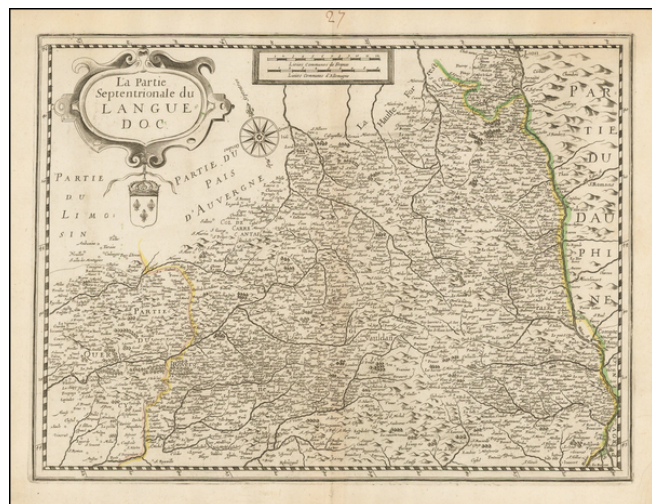

Barry Lawrence Ruderman Antique Maps Inc.

7407 La Jolla Boulevard
La Jolla, CA 92037

www.raremaps.com

(858) 551-8500
blr@raremaps.com

La Partie Septentrionale du Languedoc

Stock#: 48600
Map Maker: Anonymous
Date: 1630 circa
Place: Paris ?
Color: Outline Color
Condition: VG+
Size: 14 x 18 inches
Price: \$375.00

Description:

Unrecorded map of the northern part of Languedoc, based upon Henricus Hondius's map of the same region.

Our research of the map turns up on source information. The example in the National Library of France is attributed to Hondius, but this is clearly printed with a difference copper plate. The most obvious difference between this map and the Hondius map is the lack of embellishment surrounding the coast of arms below the title cartouche.