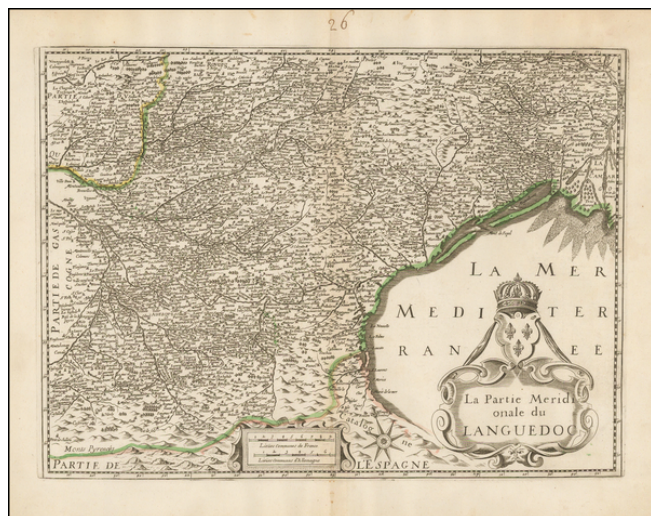

Barry Lawrence Ruderman Antique Maps Inc.

7407 La Jolla Boulevard
La Jolla, CA 92037

www.raremaps.com

(858) 551-8500
blr@raremaps.com

La Partie Meridionale du Languedoc

Stock#: 48599
Map Maker: Anonymous
Date: 1630 circa
Place: Paris ?
Color: Outline Color
Condition: VG+
Size: 18 x 13.5 inches
Price: \$375.00

Description:

Unrecorded map of the southern part of Languedoc, based upon Henricus Hondius's map of the same region.

Our research of the map turns up no source information. The example in the National Library of France is attributed to Hondius, but this is clearly printed with a difference copper plate. It is also not the Melchior Tavernier edition of Hondius' map.