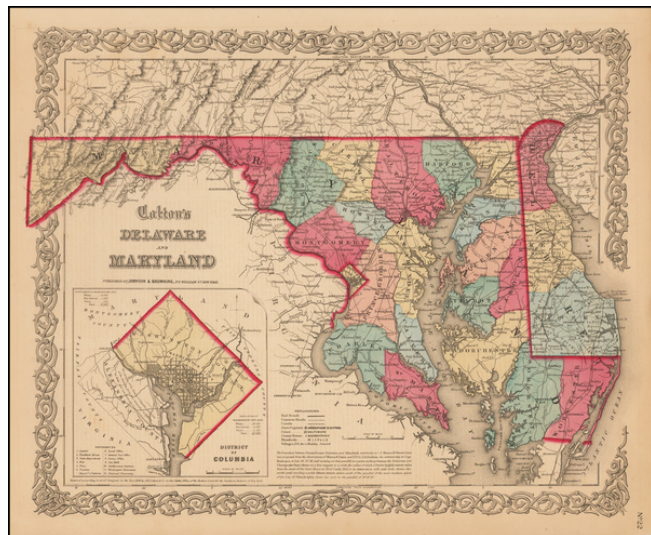

Barry Lawrence Ruderman Antique Maps Inc.

7407 La Jolla Boulevard
La Jolla, CA 92037

www.raremaps.com

(858) 551-8500
blr@raremaps.com

Delaware and Maryland [With Large District of Columbia Inset]

Stock#: 48587
Map Maker: Colton
Date: 1855
Place: New York
Color: Hand Colored
Condition: VG+
Size: 16 x 13 inches
Price: \$75.00

Description:

Detailed map of Delaware and Maryland, colored by counties. Shows towns, roads, railroads, rivers, etc.
Inset of District of Columbia. Decorative border.

Detailed Condition: