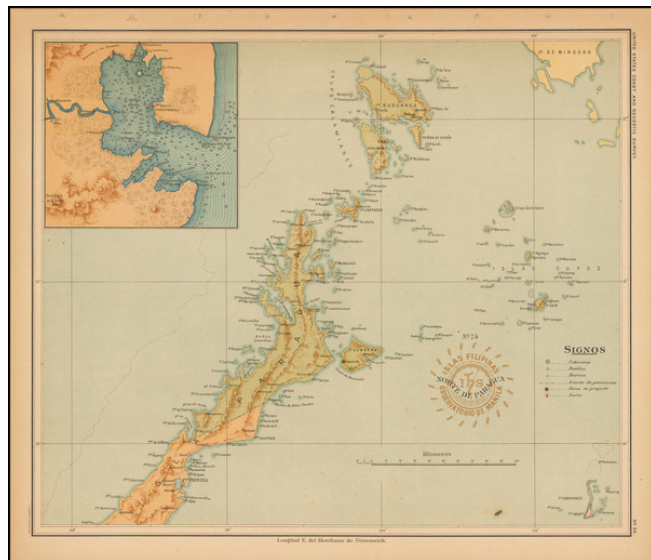

Barry Lawrence Ruderman Antique Maps Inc.

7407 La Jolla Boulevard
La Jolla, CA 92037

www.raremaps.com

(858) 551-8500
blr@raremaps.com

Norte de Paragua

Stock#: 48556
Map Maker: Hoen & Co.
Date: 1899
Place: Baltimore
Color: Color
Condition: VG+
Size: 14.5 x 11 inches
Price: \$85.00

Description:

Fine map of Paragua and neighboring islands, published under the direction of Jose Algue and the United States Coast and Geodetic Survey in 1899.

The map appeared in *Atlas de Filipinas: Coleccion de 30 mapas trabajados por delineantes filipinos bajo la direccion del P. Jose Algue.*