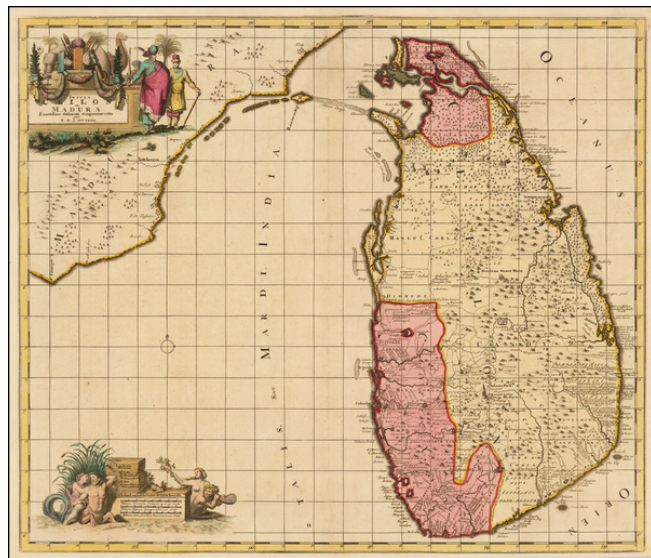

**Barry Lawrence Ruderman  
Antique Maps Inc.**

7407 La Jolla Boulevard  
La Jolla, CA 92037

www.raremaps.com

(858) 551-8500  
blr@raremaps.com

**Insula Ceilon et Madura Exactissime delineata et nuperrime edita per R & J Ottens**

**Stock#:** 48526  
**Map Maker:** Ottens  
**Date:** 1725 circa  
**Place:** Amsterdam  
**Color:** Hand Colored  
**Condition:** VG+  
**Size:** 23 x 22 inches  
**Price:** SOLD

**Description:**

Fine old color example of Ottens Map of Ceilon, one of the most decorative large format maps of Ceilon of the period.

The island is shown in remarkable detail, along with the contiguous coast of India. Two large allegorical cartouches.

The map was originally issued by Johannes De Ram.

**Detailed Condition:**

Old Color