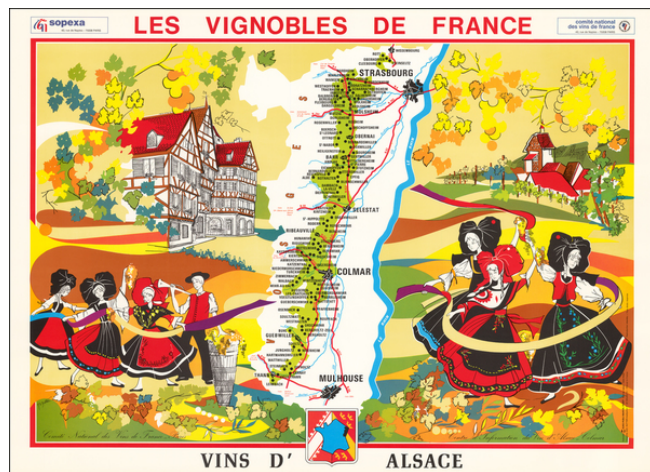

# Barry Lawrence Ruderman Antique Maps Inc.

7407 La Jolla Boulevard  
La Jolla, CA 92037

www.raremaps.com

(858) 551-8500  
blr@raremaps.com

## (Wines of Alsace) Les Vignobles de France - Vins D'Alsace

**Stock#:** 48510  
**Map Maker:** Dutter  
**Date:** 1965 circa  
**Place:** Paris  
**Color:** Color  
**Condition:** Fine  
**Size:** 26.5 x 36.5 inches  
**Price:** SOLD

### Description:

Fine example of this decorative map promoting the Wines of the Alsace Region of France, published by the Comite National des Vins de France.

The center of the map includes a map of the region from Strassbourg to Mulhouse, tracking the wine growing regions on the right bank of the Rhine River.