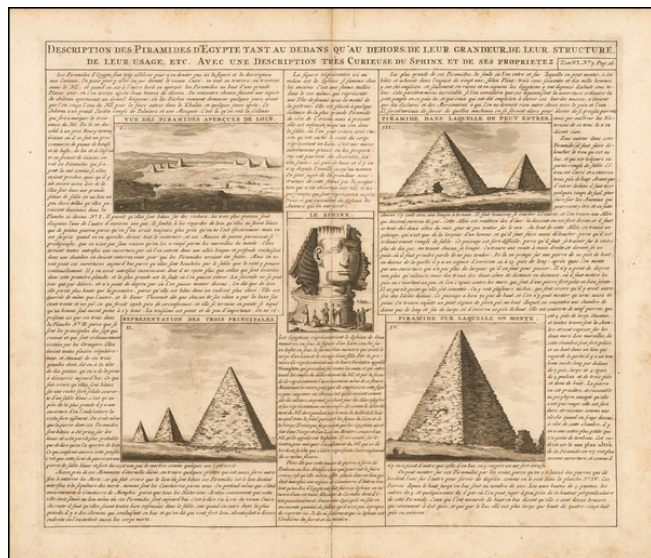

Stock#: 48470
Map Maker: Chatelain
Date: 1710
Place: Amsterdam
Color: Uncolored
Condition: VG
Size: 17.5 x 14.5 inches
Price: \$ 95.00

Description:

Interesting view showing 5 views of the pyramids and an image of the Sphinx.

This view appeared in Henri Chatelain's monumental 7 volume *Atlas Historique*.

Detailed Condition:

Minor soiling and an old repaired fold split