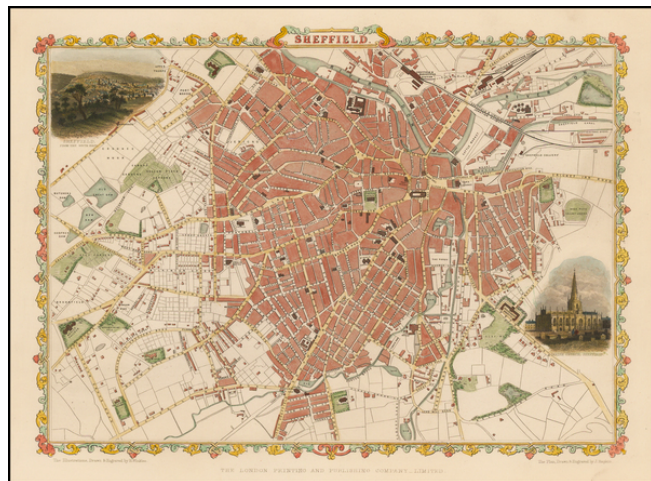

## Sheffield

**Stock#:** 48438  
**Map Maker:** Tallis  
**Date:** 1851  
**Place:** London  
**Color:** Hand Colored  
**Condition:** VG+  
**Size:** 13.5 x 9 inches  
**Price:** \$ 225.00

### Description:

Striking full color example of Tallis's town plan of Sheffield.

Showing roads, buildings, railway stations, etc. Also includes landscape insets of Sheffield from the south east and the Parish Church Sheffield.

Tallis was one of the last great decorative map makers. His maps are prized for the wonderful vignettes of indigenous scenes, people, etc. The town plans engraved by Tallis appear in only a small percentage of his works, making them harder to obtain than his regional maps.