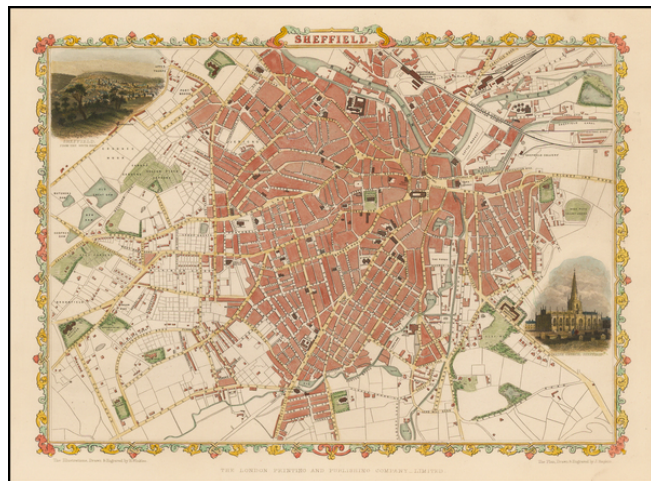

Barry Lawrence Ruderman Antique Maps Inc.

7407 La Jolla Boulevard
La Jolla, CA 92037

www.RareMaps.com

(858) 551-8500
blr@RareMaps.com

Sheffield

Stock#: 48438
Map Maker: Tallis
Date: 1851
Place: London
Color: Hand Colored
Condition: VG+
Size: 13.5 x 9 inches
Price: \$225.00

Description:

Striking full color example of Tallis's town plan of Sheffield.

Showing roads, buildings, railway stations, etc. Also includes landscape insets of Sheffield from the south east and the Parish Church Sheffield.

Tallis was one of the last great decorative map makers. His maps are prized for the wonderful vignettes of indigenous scenes, people, etc. The town plans engraved by Tallis appear in only a small percentage of his works, making them harder to obtain than his regional maps.