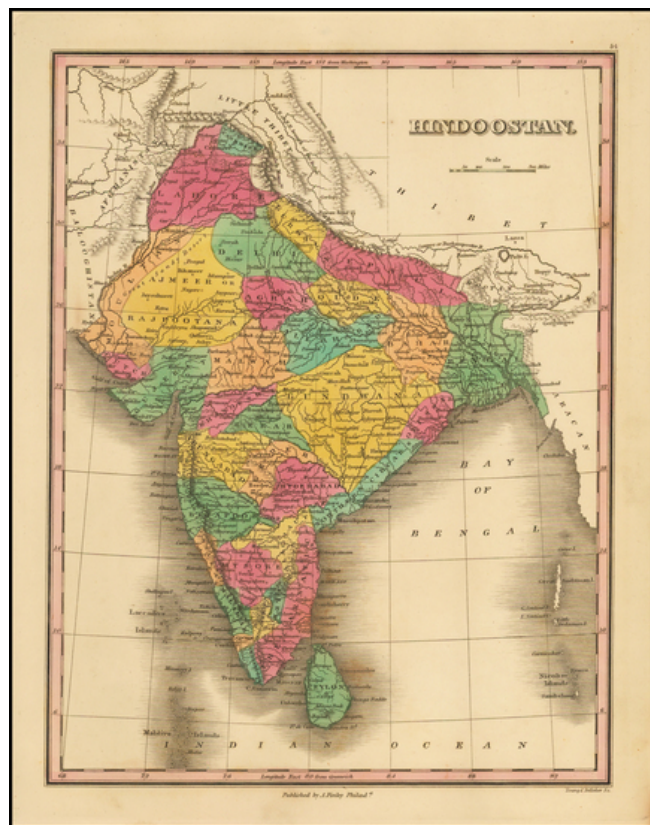

## Hindoostan

**Stock#:** 48370  
**Map Maker:** Finley  
**Date:** 1829  
**Place:** Philadelphia  
**Color:** Hand Colored  
**Condition:** VG+  
**Size:** 9 x 11 inches  
**Price:** \$ 125.00

### Description:

Detailed map of India and Sri Lanka, colored by cantons, from Finley's New General Atlas.