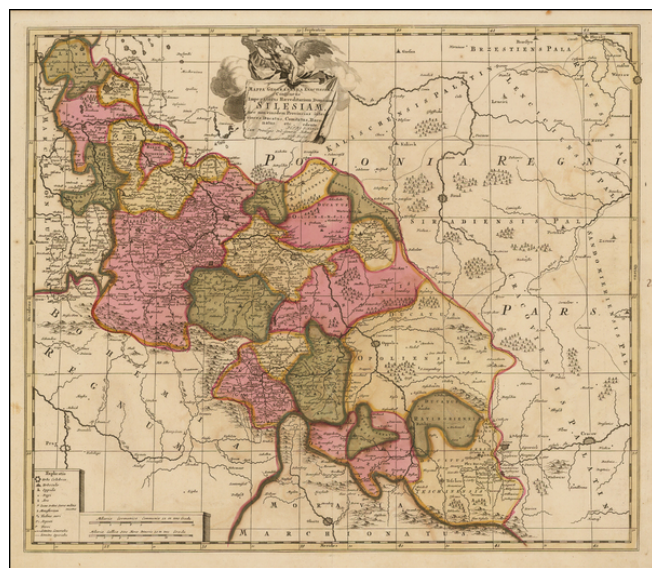

**Barry Lawrence Ruderman  
Antique Maps Inc.**

7407 La Jolla Boulevard  
La Jolla, CA 92037

www.raremaps.com

(858) 551-8500  
blr@raremaps.com

---

**Mappa Geographica Exactissima Continens Imperatoris Haereditarium Dominium  
Silesiam, nec non eiusdem Provincias interiores Ducatus, Comitatus, Baronatus etc. . . .**

**Stock#:** 48349  
**Map Maker:** Schenk  
**Date:** 1700 circa  
**Place:** Amsterdam  
**Color:** Hand Colored  
**Condition:** VG  
**Size:** 19 x 22.5 inches  
**Price:** \$ 750.00

**Description:**

Scarce map of Silesia, in Poland, engraved in Amsterdam by Peter Schenk.

The map shows Silesia at the end of the 17th century under Habsburg Rule.

**Detailed Condition:**