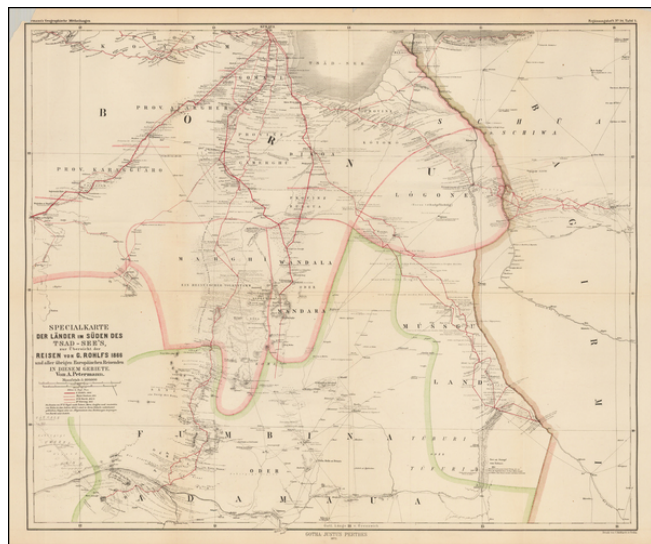

Barry Lawrence Ruderman Antique Maps Inc.

7407 La Jolla Boulevard
La Jolla, CA 92037

www.raremaps.com

(858) 551-8500
blr@raremaps.com

Specialkarte Der Lander im Suden Des Tsad-See's, zur Ubersicht der Reisehn von G. Rohlfs 1866 under aller ubrigen Europaishen Reidenden In Diemsem Gebiete

Stock#: 48209
Map Maker: Petermann
Date: 1872
Place: Gotha
Color: Color
Condition: VG
Size: 24.5 x 20.5 inches
Price: \$125.00

Description:

Scarce map of central Africa, illustrating the region to the south of Lake Chad, focusing on the explorations of Gerhard Rohlfs.

The map identifies the routes of a number of explorers, including:

- Gerhard Rohlfs -- 1866
- Major Denham -- 1824
- Dr. M. Barth -- 1851-1854
- Dr. Overweg 1852

The map translates as "Special map of the countries in the South Of Lake Chad, illustrated the travels of C. Rohlfs 1866 and other European travelers in this area."

Detailed Condition:

Minor loss at top left corner, just touching the printed image.