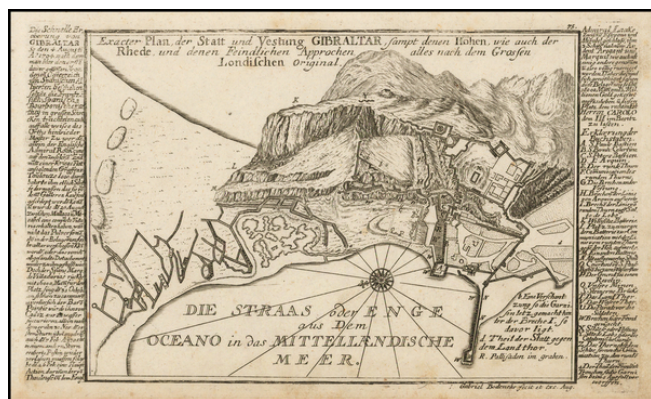

## Exacter Plan, der Statt und Vestung Gibraltar, sampt denen Hohen, wie auch der Rhede, und dened Feindlichen Approchen alles nach dem Grossen Londischen original.

**Stock#:** 48165  
**Map Maker:** Bodenehr  
**Date:** 1720 circa  
**Place:** Augsburg  
**Color:** Uncolored  
**Condition:** VG  
**Size:** 11 x 6.5 inches  
**Price:** \$ 225.00

### Description:

Detailed antique engraved Gibraltar, probably published in Bodenehr's *Curioses Staats und Kriegs Theatrum*.

The plan features a detailed treatment of the topography of Gibraltar, as well as the fortification and major buildings of the famous peninsular fortress.

The Bodenehr family of engravers and publishers of Augsburg began with Johannes Georg Bodenehr (1631 - 1704), a publisher of atlases and geographical books. His son Gabriel Bodenehr (1664 - 1758) took over the plates of Johann Stridbeck (1640 - 1716) and revised and issued them together with many other own views and maps in his books and atlases. In 1758 Georg Christian Kilian (1709 - 1781) took over the publishing house.