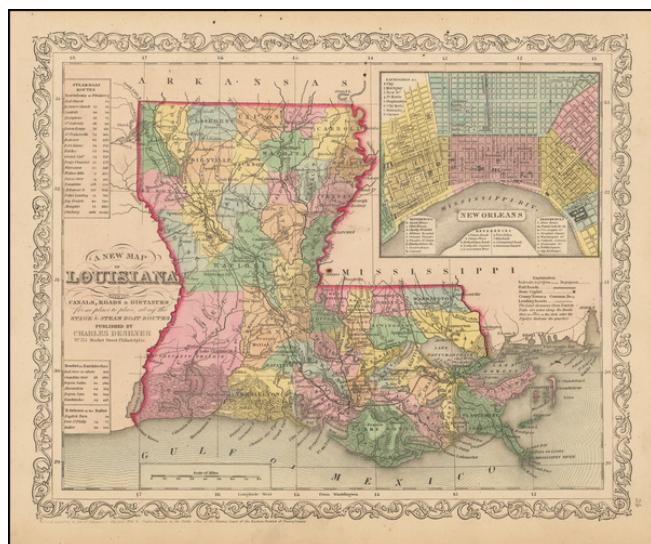

Barry Lawrence Ruderman Antique Maps Inc.

7407 La Jolla Boulevard
La Jolla, CA 92037

www.RareMaps.com

(858) 551-8500
blr@RareMaps.com

A New Map Of Louisiana with its Canals, Roads, Distances from Place to Place, along the Stage & Steam Boat Routes...

Stock#: 48135
Map Maker: Desilver
Date: 1856
Place: Philadelphia
Color: Hand Colored
Condition: VG+
Size: 15.5 x 12.5 inches
Price: \$165.00

Description:

Detailed and interesting map of Louisiana, hand colored by parish and showing towns, rivers, bays, lakes, railroads, swamps, etc. Table of Steam Boat routes and distances. Large inset map of New Orleans, colored by wards. Desilver's editions of the Universal Atlas are by far the scarcest of the run and now rarely appear separately on the market.