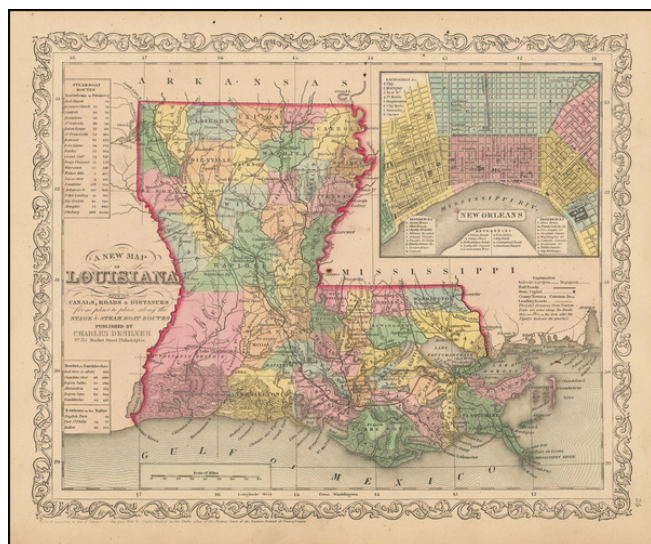

## A New Map Of Louisiana with its Canals, Roads, Distances from Place to Place, along the Stage & Steam Boat Routes...

**Stock#:** 48135  
**Map Maker:** Desilver  
**Date:** 1856  
**Place:** Philadelphia  
**Color:** Hand Colored  
**Condition:** VG+  
**Size:** 15.5 x 12.5 inches  
**Price:** SOLD

### Description:

Detailed and interesting map of Louisiana, hand colored by parish and showing towns, rivers, bays, lakes, railroads, swamps, etc. Table of Steam Boat routes and distances. Large inset map of New Orleans, colored by wards. Desilver's editions of the Universal Atlas are by far the scarcest of the run and now rarely appear separately on the market.