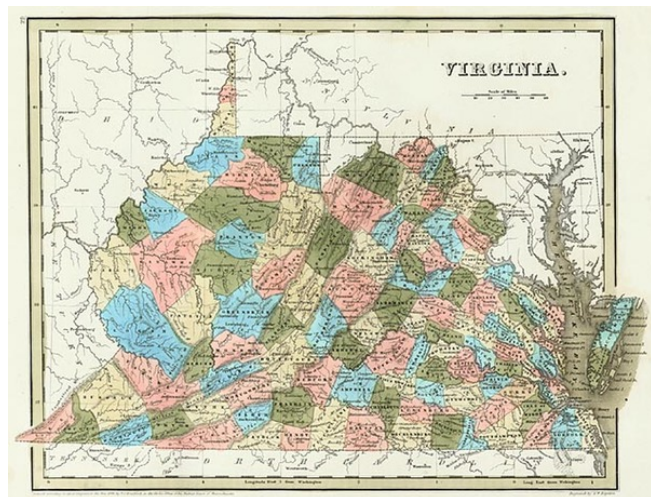

Barry Lawrence Ruderman Antique Maps Inc.

7407 La Jolla Boulevard
La Jolla, CA 92037

www.raremaps.com

(858) 551-8500
blr@raremaps.com

Virginia

Stock#: 4812
Map Maker: Bradford
Date: 1838
Place: Boston
Color: Hand Colored
Condition: VG+
Size: 14 x 11.5 inches
Price: SOLD

Description:

A gorgeous example of the first edition of Bradford's map. The map is hand colored by counties and shows very early railroads, towns, rivers, forts, post offices and other details. Bradford's atlas was a departure from other atlases of the period. Along with HS Tanner, Bradford produced an elegant, well engraved large format atlas on high quality paper. The 1830s were a fascinating transitional period in the US and in domestic cartographic publishing. Bradford's work is without question an important part of this era. The maps were engraved by GW Boynton or S.Stiles, Sherman & Smith.