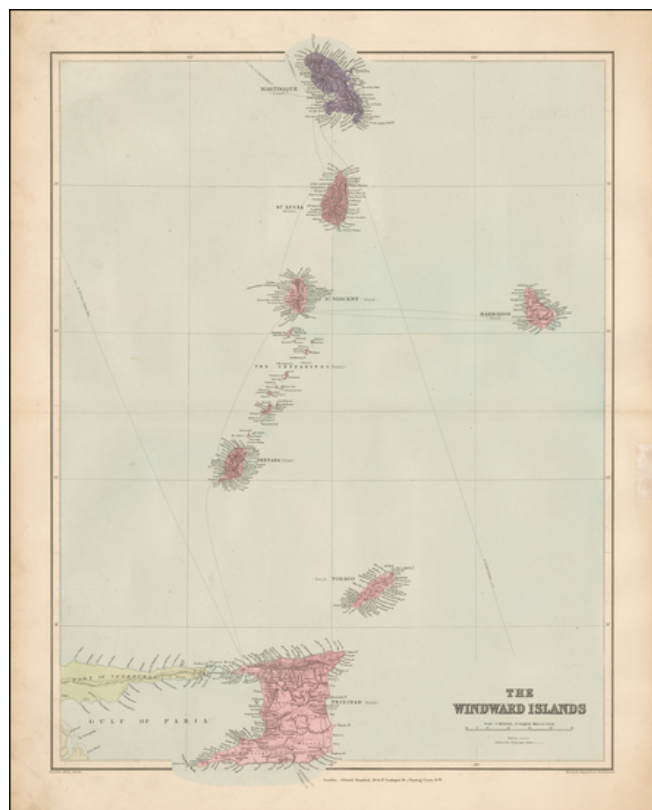

**Barry Lawrence Ruderman  
Antique Maps Inc.**

7407 La Jolla Boulevard  
La Jolla, CA 92037

www.raremaps.com

(858) 551-8500  
blr@raremaps.com

---

**The Windward Islands (Trinidad, Tobago, Grenada, St. Vincent, Barbados, St. Lucia,  
Martinique, etc.)**

**Stock#:** 48100  
**Map Maker:** Stanford  
**Date:** 1896  
**Place:** London  
**Color:** Color  
**Condition:** VG+  
**Size:** 18.5 x 23.5 inches  
**Price:** SOLD

**Description:**

Fine and highly detailed map of the Windward Islands (Trinidad, Tobago, Grenada, St. Vincent, Barbados, St. Lucia, Martinique, etc.) from Stanford's *London Atlas*.