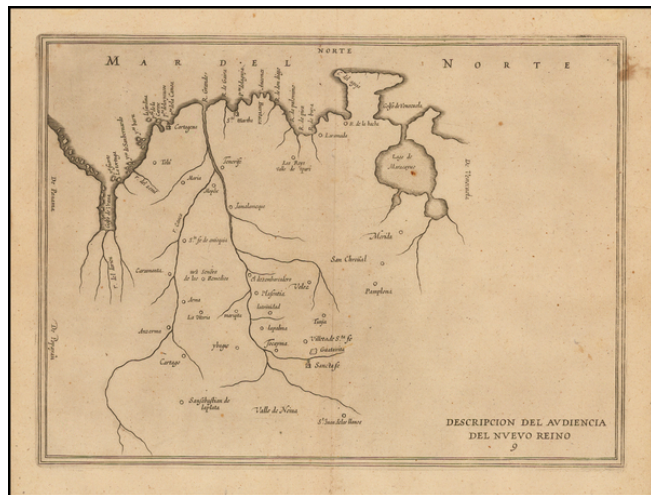

## Descripcion Del Destricto Del Audiencia Del Nuevo Reino

**Stock#:** 48001  
**Map Maker:** Herrera y Tordesillas  
**Date:** 1622  
**Place:** Ansterdan  
**Color:** Uncolored  
**Condition:** VG+  
**Size:** 11.5 x 8 inches  
**Price:** \$450.00

### Description:

Fine example of Herrera's map of Colombia, which first appeared in Herrera's *Descripcion de las Indias Ocidentales*, first published in Madrid in 1601.

The map shows numerous settlements on the interior, as well as Cartagena and St. Martha.

The present example of the map is from the 1622 edition, published in Amsterdam, the earliest realistically obtainable edition of the map.