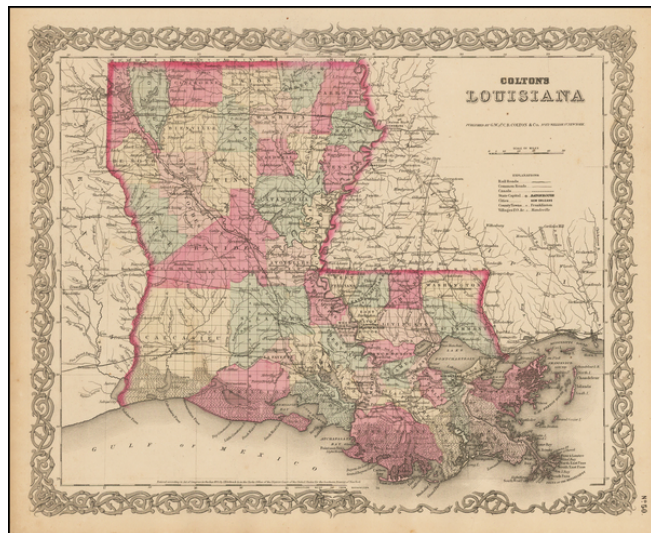

Barry Lawrence Ruderman Antique Maps Inc.

7407 La Jolla Boulevard
La Jolla, CA 92037

www.raremaps.com

(858) 551-8500
blr@raremaps.com

Colton's Louisiana

Stock#: 47956
Map Maker: Colton
Date: 1872
Place: New York
Color: Hand Colored
Condition: VG+
Size: 15.5 x 13 inches
Price: \$95.00

Description:

Detailed map with decorative border, colored by parish and showing roads, railroads, post offices, township surveys, towns, rivers, lakes, stations and a host of other details.

JH Colton was one of the pre-eminent American map publishing firms in the mid-19th Century.

Fine attractive color and decorative border.

Detailed Condition: