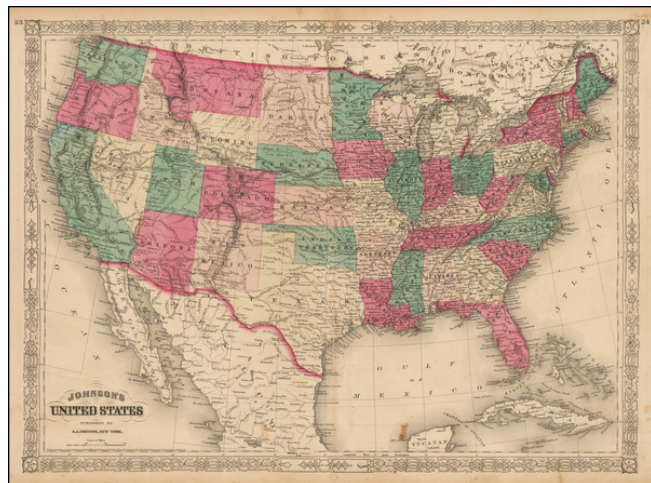

Barry Lawrence Ruderman Antique Maps Inc.

7407 La Jolla Boulevard
La Jolla, CA 92037

www.raremaps.com

(858) 551-8500
blr@raremaps.com

Johnson's United States

Stock#: 47921
Map Maker: Johnson
Date: 1870 circa
Place: New York
Color: Hand Colored
Condition: VG
Size: 24 x 16 inches
Price: SOLD

Description:

Interesting map of the United States in the decade following the conclusion of the Civil War.

Pony Express routes are shown. Oklahoma is Indian Territory. A number of early exploration routes are shown, including the routes taken by March, Fremont, Santa Fe Route, Southern Pacific Route, Central Pacific Route, Overland Stage Route, etc. Many early towns located in the West, along with Stage Coach Stations, fort, Indian villages and a host of other details.