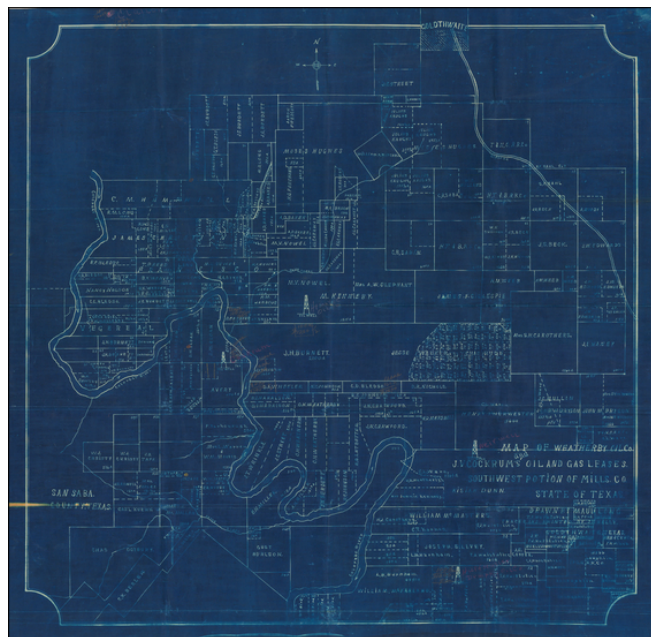

Barry Lawrence Ruderman Antique Maps Inc.

7407 La Jolla Boulevard
La Jolla, CA 92037

www.raremaps.com

(858) 551-8500
blr@raremaps.com

Map of Weatherby Oil Co. and J.V. Cockrum's Oil and Gas Leases Southwest Portion of Mills Co. State of Texas.

Stock#: 47858
Map Maker: Long
Date: 1918 circa
Place: n.p.
Color: Color
Condition: VG
Size: 26.5 x 26 inches
Price: SOLD

Description:

Early Blueprint Map of the Southwestern Portion of Mills County, Texas, identifying land owners and oil drilling.

The map is bisected by the Colorado River.

We have dated the map based upon the claims of Hufstutler (Huffstutler -- both spellings appear), whose name appears in various newspaper articles and oil journals as a rancher and apparently leasee or otherwise involved in the Oil Industry in Mills County, Texas, in the later 1910s.