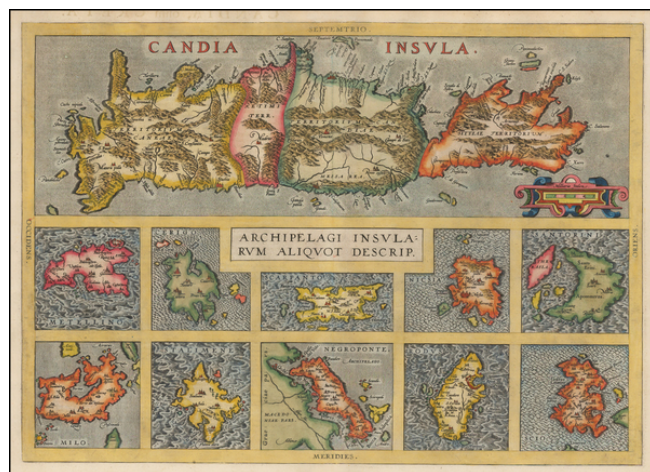

**Barry Lawrence Ruderman
Antique Maps Inc.**

7407 La Jolla Boulevard
La Jolla, CA 92037

www.RareMaps.com

(858) 551-8500
blr@RareMaps.com

Archipelagi Insularum Aliquot Descrip. [Crete, Metellino, Cerigo, Scarpanto, Nicsia, Santorini, Milo, Stalimene, Negroponte, Rodus and Scio]

Stock#: 47823
Map Maker: Ortelius
Date: 1584
Place: Antwerp
Color: Hand Colored
Condition: VG+
Size: 20 x 14 inches
Price: \$395.00

Description:

Nice full color example of Ortelius' maps of of Crete and 10 other islands, from the 1609 Latin edition of Ortelius' *Theatrum Orbis Terrarum*, the first modern atlas of the world.

Includes Metellino, Cerigo, Scarpanto, Nicsia, Santorini, Milo, Stalimene, Negroponte, Rodus and Scio.

Detailed Condition: