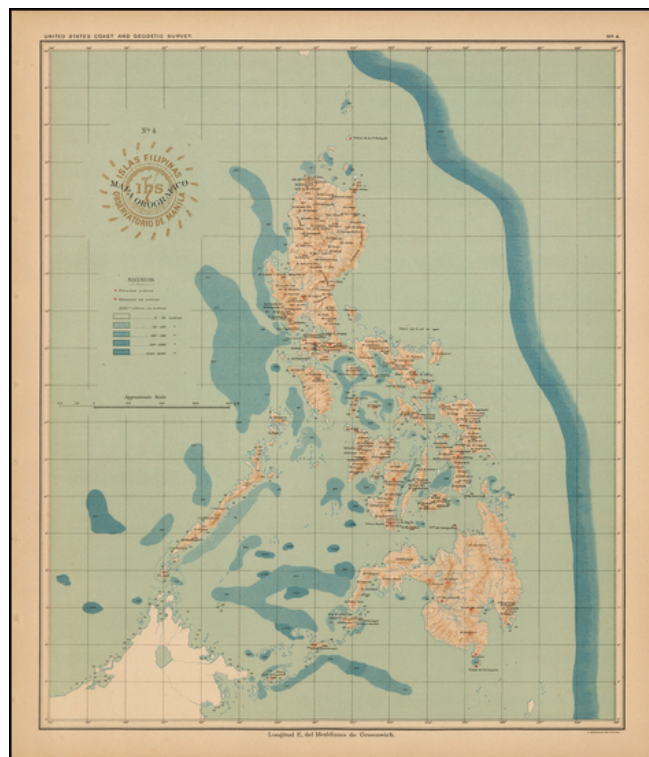

Barry Lawrence Ruderman Antique Maps Inc.

7407 La Jolla Boulevard
La Jolla, CA 92037

www.raremaps.com

(858) 551-8500
blr@raremaps.com

Islas Filipinas Mapa Orografico

Stock#: 47774
Map Maker: Hoen & Co.
Date: 1899
Place: Baltimore
Color: Color
Condition: VG+
Size: 14.5 x 12 inches
Price: \$ 145.00

Description:

Fine orographical map the Philipines, published under the direction of Jose Algue and the United States Coast and Geodetic Survey in 1899.

The map appeared in *Atlas de Filipinas: Coleccion de 30 mapas trabajados por delineantes filipinos bajo la direccion del P. Jose Algue.*