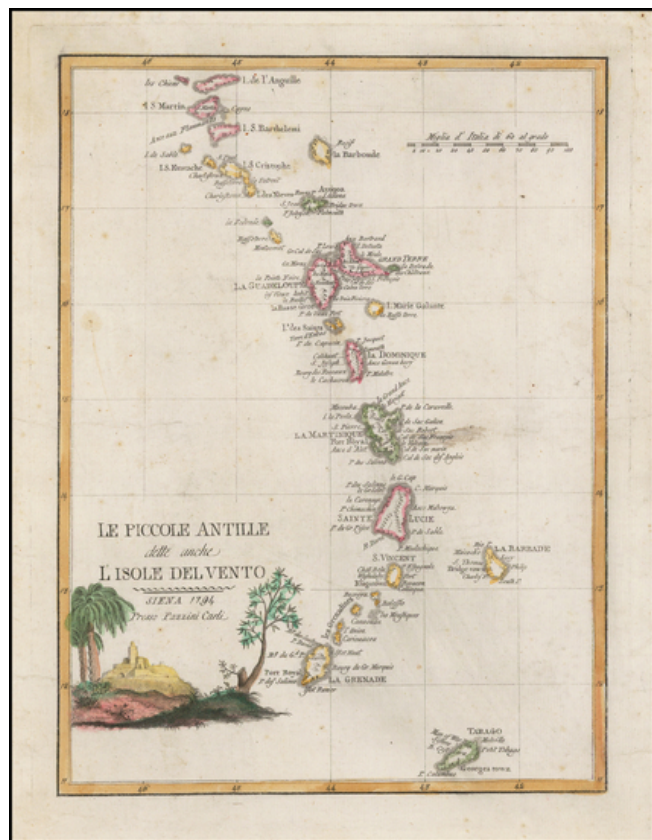

## Le Piccole Antille dette anche L'Isole Del Vento . . . 1794 . . .

**Stock#:** 47721  
**Map Maker:** Carli  
**Date:** 1794  
**Place:** Siena  
**Color:** Hand Colored  
**Condition:** VG  
**Size:** 9 x 12 inches  
**Price:** SOLD

### Description:

Rare map of the Windward Islands, published by Pazzini Carli in Siena.

The map extends from Anguilla, St. Martin and St. Barts in the north, to Tabago and Grenada in the south, centered in Dominica and Martinique.

Maps from Carli's press are very rare on the market, this being one of only a few that we've offered for sale in 22 years.