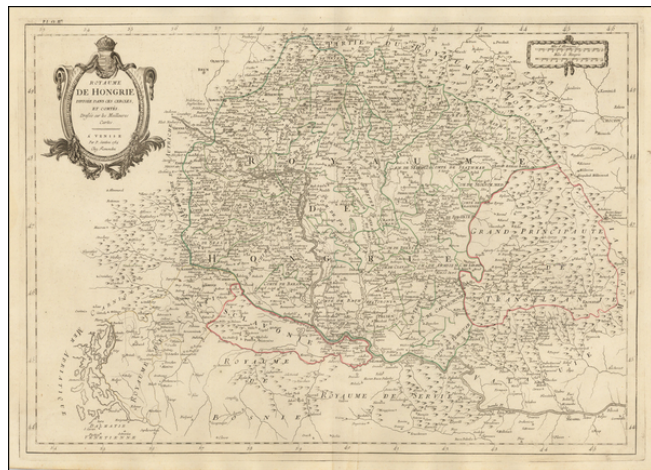

Barry Lawrence Ruderman Antique Maps Inc.

7407 La Jolla Boulevard
La Jolla, CA 92037

www.RareMaps.com

(858) 551-8500
blr@RareMaps.com

Royaume de Hongrie Divisee Dans Ces Cercles et Comtes . . . 1784

Stock#: 47705
Map Maker: Santini
Date: 1784
Place: Venice
Color: Outline Color
Condition: VG+
Size: 19 x 26.5 inches
Price: \$395.00

Description:

Finely detailed map of Hungary and adjoining regions, published in Venice by Santini.

The map follows the course of the Danube from Vienna in the west to Nicopol (Nikopol, Bulgaria), and to the southwest, the Dalmatian Coastline.

Includes large parts of Croatia, Slovenia, Bosnia, Croatia, Serbia, Bulgaria, Romania and Slovakia.

Detailed Condition: