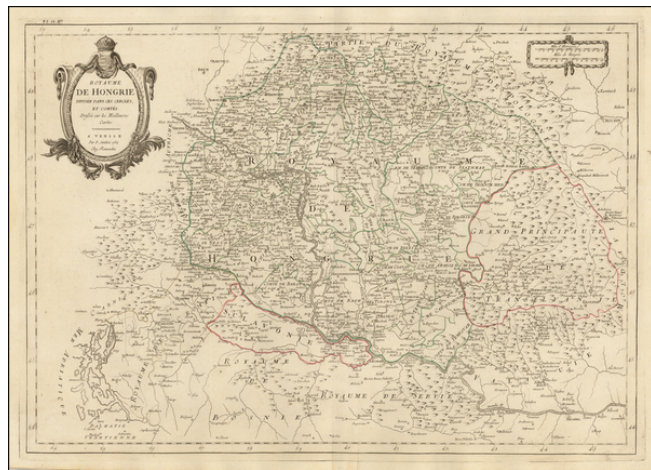

Barry Lawrence Ruderman Antique Maps Inc.

7407 La Jolla Boulevard
La Jolla, CA 92037

www.raremaps.com

(858) 551-8500
blr@raremaps.com

Royaume de Hongrie Divisee Dans Ces Cercles et Comtes . . . 1784

Stock#: 47705
Map Maker: Santini
Date: 1784
Place: Venice
Color: Outline Color
Condition: VG+
Size: 26.5 x 19 inches
Price: \$ 275.00

Description:

Finely detailed map of Hungary and adjoining regions, published in Venice by Santini.

The map follows the course of the Danube from Vienna in the west to Nicopol (Nikopol, Bulgaria), and to the southwest, the Dalmatian Coastline.

Includes large parts of Croatia, Slovenia, Bosnia, Croatia, Serbia, Bulgaria, Romania and Slovakia.

Detailed Condition: